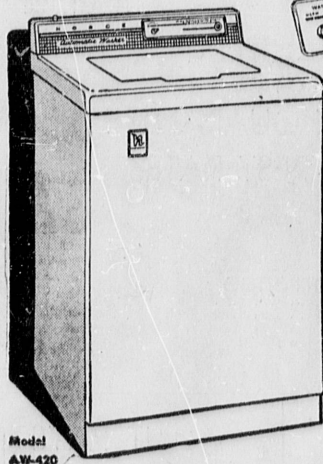

NORGE "Time-Line" AUTOMATIC WASHER

Model AW-420

LOWEST PRICED FULLY AUTOMATIC WASHER
SATISFACTION GUARANTEED

1. FOR FULL LOADS. Just push the Time-Line, and washing's all done for you... automatically.
2. FOR PARTIAL LOADS. Set the Time-Line for only as much hot (or warm) water as you need. Then let the Norge washer go to work for you... automatically.
3. FOR DELICATE WASHABLES. It's easier to wash delicate fabrics because you can skip, shorten, or repeat any washing action with the push of a button.

Also, a plus feature that costs nothing extra—the new Norge built-in Suds Return!

FREE GIFT!

BEAUTIFUL RAIN HOOD

GET THIS ALL-PLASTIC RAIN HOOD FREE AS A PRESENT FROM US JUST BY DROPPING IN. COME IN TODAY!

WHEREVER YOU SEE NORGE ADVERTISED, IT IS AVAILABLE AT

LIBERTY

YOUR EXCLUSIVE FRANCHISED DEALER IN TORRANCE

AUTOMATIC WASHERS	
MODELS	
AW405 - AUTOMATIC WASHER.....	$169⁹⁵
AW410 - AUTOMATIC WASHER.....	$199⁹⁵
AW450 - AUTOMATIC WASHER.....	$299⁹⁵
AW425 - AUTOMATIC WASHER.....	$279⁹⁵

AUTOMATIC DRYERS	
MODELS	
AE600 - AUTOMATIC DRYER.....	$149⁹⁵
AE610 - AUTOMATIC DRYER.....	$189⁹⁵
AE620 - AUTOMATIC DRYER.....	$229⁹⁵
AG700 - AUTOMATIC DRYER.....	$179⁹⁵
AG710 - AUTOMATIC DRYER.....	$219⁹⁵
AG715 - AUTOMATIC DRYER.....	$249⁹⁵
AG730 - AUTOMATIC DRYER.....	$279⁹⁵