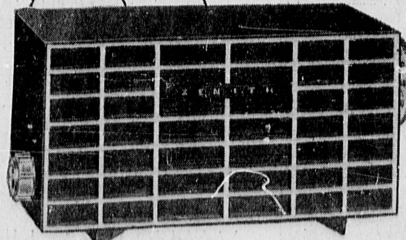

CONVENIENT TERMS

AN UNBEATABLE RADIO VALUE WITH THESE GREAT ZENITH FEATURES:

- 1 to 1 tuning dial—for faster, more accurate tuning.
- powerful Alnico 5 speaker magnet—for finer performance—finer tone

LIBERTY HOME APPLIANCE CO.

Where You Get More Value for Your Dollar
TORRANCE

1623 CRAVENS

FAirfax 8-5410