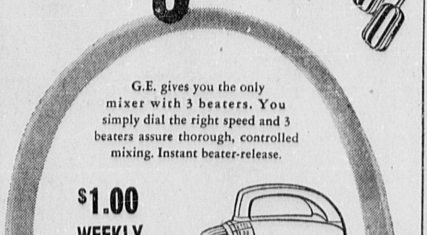

**\$22<sup>50</sup>**

No Money Down - 75c Weekly

Grids of durable aluminum. Waffle grids have batter overflow grooves. Heating elements of high-quality nickel-chromium. Plastic base and handles stay cool. Bright, chrome-plate finish. Attached cordset. Listed by U. L., Inc. Automatic rated 115 volts, 1100 watts. AC only. Non-automatic rated 115.

### Toast the way you want it!

**AUTOMATIC TOASTER**

6-Position control makes toast as you like it—light, medium or dark. No more burned fingers with extra-high toast lift.

**\$21<sup>95</sup>**

No Money Down - 75c Weekly

Bright, chrome-plated finish. Long-lasting heating unit wound on sturdy sheet-mica core. Textolite handles stay cool to the touch. Permanently attached cordset. Listed by U. L., Inc. Rated 115 volts, 1150 watts. AC or DC.

### The only mixer with 3 Beaters

**\$1.00 WEEKLY**

**TRIPLE-WHIP Mixer \$43<sup>95</sup>**

All-white enamel finish. Speed governor maintains desired speed regardless of stiffness of mix. Permanently lubricated. Permanently attached cord. Recipe and instruction book. Listed by U. L., Inc. Rated.