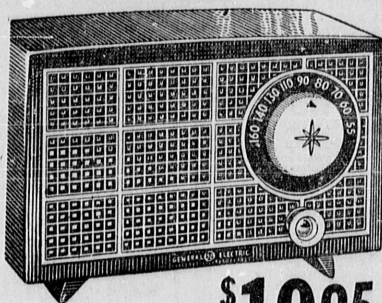

**\$17<sup>95</sup>**

50c Weekly

STEAM & DRY IRON — 2 IRONS IN 1

GENERAL  ELECTRIC

Coast to coast — in a recent survey of small radios! the number-one choice

### TABLE RADIO

**\$19<sup>95</sup>**

PERFECT FOR ANY ROOM

No Money Down — 50¢ Weekly

Customers everywhere picked this handsome compact G-E Radio as the ideal extra set. Rich brown plastic—perfect for any room. Engineered for famous G-E dependability. Dynapower Speaker. Built-in G-E Beamscope antenna. It's terrific value!