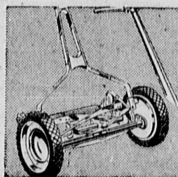

18-in. Hand Mower
Reg. 29.95
SAVE 9.84 **24.66**