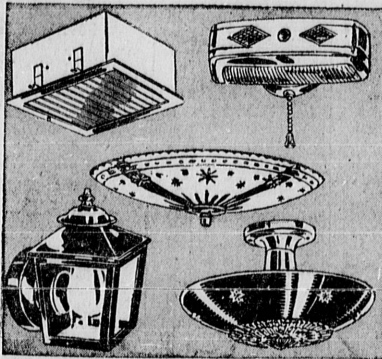

YOUR CHOICE

3⁸⁸

Regular 4.79
1-light wall lantern, steel frame with glass panels.

Regular 4.95
Smart-recessed fixture with chrome-plated frame.

Regular 4.98
Fluorescent strip lights, white enameled steel frame.

Here's Proof of Jubilee Savings