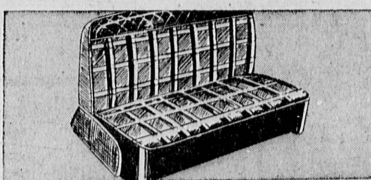

SAVE ON AUTO SUPPLIES DURING JUBILEE SALE

Plastic Seat Covers at 3.07 Savings
Regular 15.95

Jubilee value for your car. Long-wearing covers reinforced at all points of strain. Choice of rich patterns in many fade-proof colors. Fit most 2 and 4-door sedans. **12⁸⁸**
FREE INSTALLATION

SAVE 25c on each gallon you buy BULK OIL SALE

Regular 79c Gal.

54^c
GALLON

Here's Proof of Jubilee Savings

Here's a Jubilee buy no wise motorist will resist. ALL-STATE Compounded Heavy-Duty motor oil, jubilee priced to cost less than 14c a quart. At this price look what you can save by making your own oil changes.