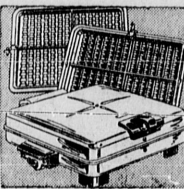

Waffle

Regular 23.50 **17⁸⁸**

Sears 4-Star waffle, serves as grill too. Chrome-plated finish. Included 2 sets of grills. UL-listed.

Save 81¢ to 1.61
During Jubilee