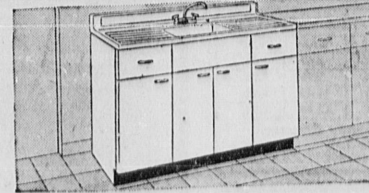

SAVE 11.07 Kenmore Food Waste DISPOSER

Reg. 74.95 **63⁸⁸** \$5 DOWN

Quickly and quietly grinds all food wastes . . . including small bones. Vibration-free design. Easy to install . . . Instructions included.

54-Inch Cabinet Sink
\$135 Value, Jubilee Priced! **119⁸⁸**

Porcelain enameled steel sink with chromed fittings. Roomy 2-drawer, 3-door all-steel cabinet.

66-Inch Cabinet Sink
Save 19.62—Regular 164.50 **144⁸⁸**

Better quality outfit has vitreous enameled steel sink with deluxe fittings. Enameled steel cabinet.

Automatic Gas Furnace
Save 18.07, Regular 87.95 **69⁸⁸** \$25.00 B.T.U.

Complete with wall thermostat. Guaranteed 10 years. Save!