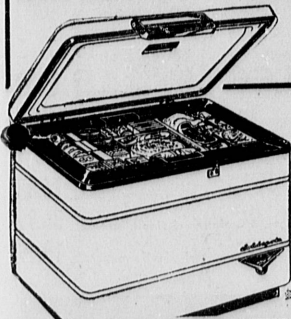

Automatic Electric DRYERS

Originally 209.95 **169⁸⁸** \$5 DOWN

It's sunny every day with this Jubilee-priced Kenmore! Clothes dry fluffy-soft and wrinkle-free automatically. Buy with above automatic washer, save \$20 extra.

Gas Dryer, Originally 259.95 **219.88**

Front Quarter of Government Graded 'Choice' Beef at NO EXTRA COST

with purchase of 14, 18 or 20-cu. ft. Coldspot Freezer . . . OR get 1/2 front quarter with 4, 10 or 11 cu. ft. freezer!

ONLY \$10 DOWN Delivers Both Freezer and Meat
SEARS EASY TERMS (USUAL CARRYING CHARGE)
14.7 cu. ft. Chest 349⁹⁵

Compact Kenmore 36 in. Gas Range

199.95 Value **149⁸⁸** \$5 Down

- Equipped with "Deluxe" Features
- Automatic Top Burner Lighting
- Automatic Oven Heat Control