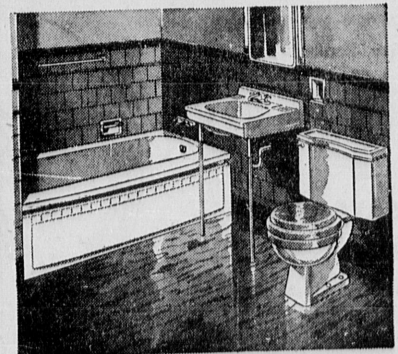

ONLY \$10 DOWN Delivers Both Freezer and Meat
SEARS EASY TERMS (USUAL CARRYING CHARGE)
14.7 cu. ft. Chest 349⁹⁵

Compact Kenmore 36 in. Gas Range

199.95 Value **149⁸⁸** \$5 Down

- Equipped with "Deluxe" Features
- Automatic Top Burner Lighting
- Automatic Oven Heat Control

Jubilee Special Purchase makes this low price possible. Here's a 36" Kenmore that boasts many fine features found only in more expensive ranges including Visi-Bake oven door with light, 4 Hi-Lo valves for simmering heat and slide-out smokeless broiler. Big griddle converts to 5th top burner.

SAVE 70.07 - Regular 359.95 Kenmore Deluxe 42-inch Electric Range **289⁸⁸**

Kenmore 42" Gas Range

You Save 30.07
Regular 259.95 **229⁸⁸** \$10 DOWN

Huge 20" oven cooks automatically while you're away! Griddle converts to 5th burner. Buy now!

3-pc. Pastel Bath Set

Save 19.62 - Regular 169.50 **149⁸⁸** \$14.99 DOWN

Choice of mint green, sunshine yellow or horizon blue. Recess tub and vitreous china lavatory have deluxe chromed fittings. Reverse trap unit toilet outfit.