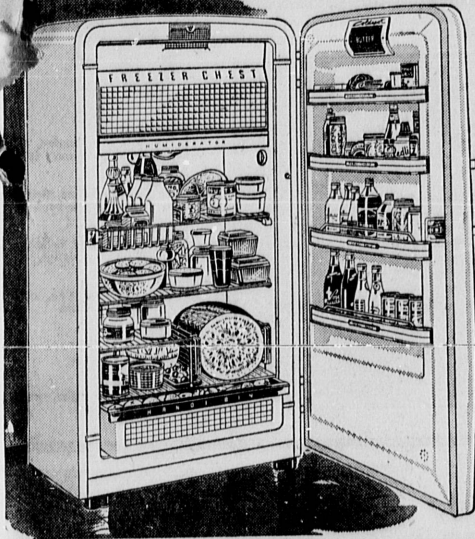

SEARS
ROEBUCK AND CO.

JUBILEE Sale

Fill your Fall Needs with Greatest Savings of the Season

SAVE 60.07—11.5 cu. ft. Coldspot

Automatic Defrost!
Regular 339.95 **279⁸⁸** \$10 DOWN

- Huge 50-pound freezer chest
 - Adjustable Watermelon shelf
- What a line-up of features at this Jubilee price! Completely automatic defrosting, beautiful Color-Tone interior, butter storage and many others. Quantities limited . . . Hurry!