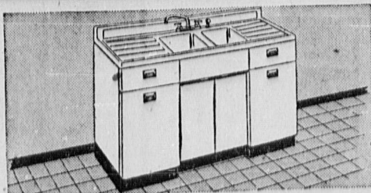

SAVE 70.07 - Regular 359.95 Kenmore Deluxe 42-inch Electric Range **289⁸⁸**

Kenmore 42" Gas Range

You Save 30.07
Regular 259.95 **229⁸⁸** \$10 DOWN

Huge 20" oven cooks automatically while you're away! Griddle converts to 5th burner. Buy now!

3-pc. Pastel Bath Set

Save 19.62 - Regular 169.50 **149⁸⁸** \$14.99 DOWN

Choice of mint green, sunshine yellow or horizon blue. Recess tub and vitreous china lavatory have deluxe chromed fittings. Reverse trap unit toilet outfit.

SAVE 11.07 Kenmore Food Waste DISPOSER

Reg. 74.95 **63⁸⁸** \$5 DOWN

Quickly and quietly grinds all food wastes . . . including small bones. Vibration-free design. Easy to install . . . Instructions included.

54-Inch Cabinet Sink
\$135 Value, Jubilee Priced! **119⁸⁸**

Porcelain enameled steel sink with chromed fittings. Roomy 2-drawer, 3-door all-steel cabinet.

66-Inch Cabinet Sink
Save 19.62—Regular 164.50 **144⁸⁸**