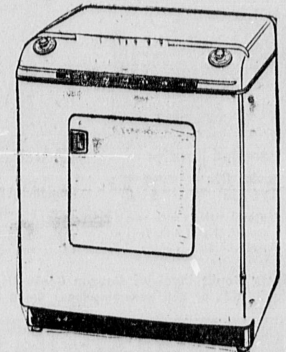

SEARS
ROEBUCK AND CO.

JUBILEE Sale

Fill your Fall Needs with Greatest Savings of the Season

SAVE 60.07—11.5 cu. ft. Coldspot

Automatic Defrost!
Regular 339.95 **279⁸⁸** \$10 DOWN

- Huge 50-pound freezer chest
 - Adjustable Watermelon shelf
- What a line-up of features at this Jubilee price! Completely automatic defrosting, beautiful Color-Tone interior, butter storage and many others. Quantities limited . . . Hurry!

9 cu. ft. Coldspot
You SAVE 30.07
Regular 209.95 **179⁸⁸**

Lowest price in town for such fine quality! Top-to-floor storage with 40-lb. freezer, full width chiller. 5-Yr. Protection Plan included.

SAVE 35.07—Kenmore Automatic

Washer

Regular 249.95 **214⁸⁸** \$10 DOWN

- Now at lowest price ever!
- Deluxe features throughout!
- Place your order early!

Our greatest bargain of the year for Jubilee! Kenmore washes a big 9-lb. load, rinses it 7 times, spins it damp dry . . . automatically! Visi-Dial controls water temperature and washing time. Sure to be a sell-out . . . Hurry!

Jubilee Special Purchase makes this low price possible. Here's a 36" Kenmore that boasts many fine features found only in more expensive ranges including Visi-Bake oven door with light, 4 Hi-Lo valves for simmering heat and slide-out smokeless broiler. Big griddle converts to 5th top burner.