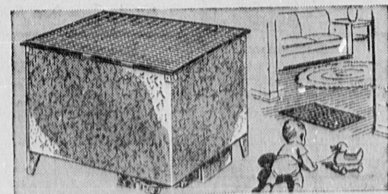

SAVE 11.07 Kenmore Food Waste DISPOSER

Reg. 74.95 **63⁸⁸** \$5 DOWN

Quickly and quietly grinds all food wastes . . . including small bones. Vibration-free design. Easy to install . . . Instructions included.

54-Inch Cabinet Sink
\$135 Value, Jubilee Priced! **119⁸⁸**

Porcelain enameled steel sink with chromed fittings. Roomy 2-drawer, 3-door all-steel cabinet.

66-Inch Cabinet Sink
Save 19.62—Regular 164.50 **144⁸⁸**

Better quality outfit has vitreous enameled steel sink with deluxe fittings. Enameled steel cabinet.

Automatic Gas Furnace
Save 18.07, Regular 87.95 **69⁸⁸** \$25.00 B.T.U.

Complete with wall thermostat. Guaranteed 10 years. Save!