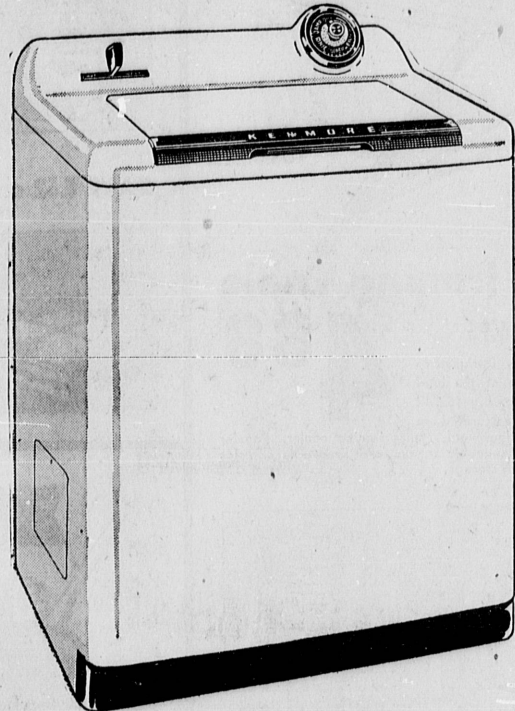

SEARS
ROEBUCK AND CO.

JUBILEE Sale

Fill your Fall Needs with Greatest Savings of the Season

SAVE 60.07—11.5 cu. ft. Coldspot

Automatic Defrost!
Regular 339.95 **279⁸⁸** \$10 DOWN

- Huge 50-pound freezer chest
 - Adjustable Watermelon shelf
- What a line-up of features at this Jubilee price! Completely automatic defrosting, beautiful Color-Tone interior, butter storage and many others. Quantities limited . . . Hurry!

9 cu. ft. Coldspot
You SAVE 30.07
Regular 209.95 **179⁸⁸**

Lowest price in town for such fine quality! Top-to-floor storage with 40-lb. freezer, full width chiller. 5-Yr. Protection Plan included.

SAVE 35.07—Kenmore Automatic

Washer

Regular 249.95 **214⁸⁸** \$10 DOWN

- Now at lowest price ever!
- Deluxe features throughout!
- Place your order early!

Our greatest bargain of the year for Jubilee! Kenmore washes a big 9-lb. load, rinses it 7 times, spins it damp dry . . . automatically! Visi-Dial controls water temperature and washing time. Sure to be a sell-out . . . Hurry!