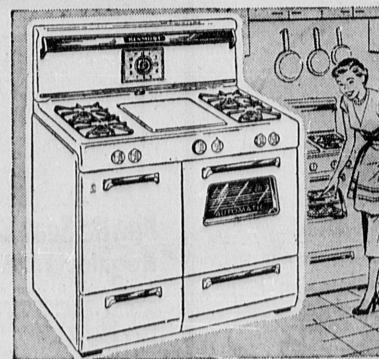

Front Quarter Includes Approximately 110-115 Pounds:

- | | | |
|-------------------------|--------------------|-----------------------|
| 1. Ground Beef | 4. Blade Pot Roast | 7. Arm Pot Roast |
| 2. Boneless Chuck Roast | 5. Rib Roasts | 8. Boneless Stew Meat |
| 3. Short Ribs | 6. Rib Steaks | 9. Ready-Made Patties |

ONLY \$10 DOWN Delivers Both Freezer and Meat
SEARS EASY TERMS (USUAL CARRYING CHARGE)
14.7 cu. ft. Chest 349⁹⁵

Compact Kenmore 36 in. Gas Range

199.95 Value **149⁸⁸** \$5 Down

- Equipped with "Deluxe" Features
- Automatic Top Burner Lighting
- Automatic Oven Heat Control

Jubilee Special Purchase makes this low price possible. Here's a 36" Kenmore that boasts many fine features found only in more expensive ranges including Visi-Bake oven door with light, 4 Hi-Lo valves for simmering heat and slide-out smokeless broiler. Big griddle converts to 5th top burner.

SAVE 70.07 - Regular 359.95 Kenmore Deluxe 42-inch Electric Range **289⁸⁸**

Kenmore 42" Gas Range

You Save 30.07
Regular 259.95 **229⁸⁸** \$10 DOWN

Huge 20" oven cooks automatically while you're away! Griddle converts to 5th burner. Buy now!