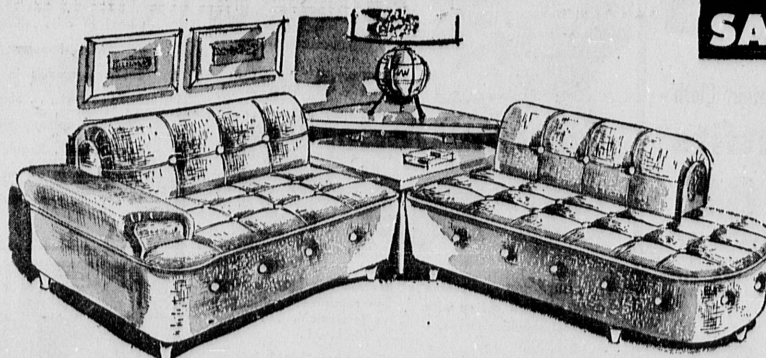

Ultra modern design that adapts itself to a variety of arrangements. Metallic tapestry cover in choice of colors with blond or walnut finish wood trim. Hardwood frames. Resilient coil spring seats over flexible no-sag base. With or without arms.