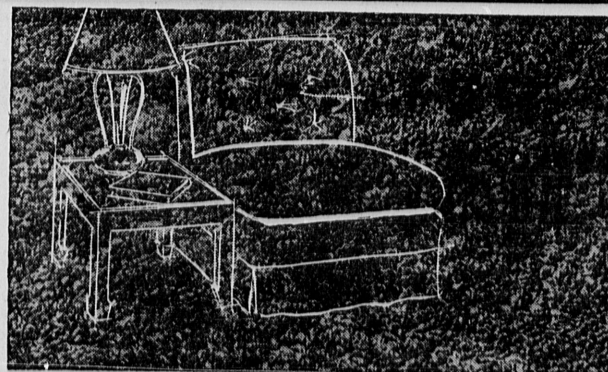

5.50 VALUE THICK COTTON LOW LOOP PILE CARPET

Special purchase makes this price possible!

3⁸⁸ Sq. Yd.

5.75 VALUE Cotton Low Loop Carpet

4⁴⁸ Sq. Yd.

6.95 VALUE! Our Best Low Loop Pile Carpet

Choice of 15 gorgeous colors—possible only in these long staple cotton yarns—closely woven for thick pile. 9, 12' widths.

5⁴⁸ Sq. Yd.

Watch Channel 11 KTTV at 9:00 Sundays for "Stories of the Century"

Call OR. 6-2521 or OR. 7-8141 for a demonstration of Silvertone TV right in your home. No obligation!