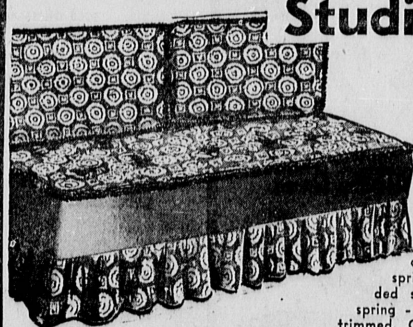

Comfortable couch by day... makes a single bed for overnight guest. 100-coil mattress over a non-sag spring base means years of added service. Back cushions are spring-filled. Print cover, moss trimmed. Choice of colors.

Save 10.02 on Regular 49.90

Sleep Set

Twin or Full Size

39⁸⁸

3.99 DOWN, Sears Easy Terms, Usual Carrying Charge