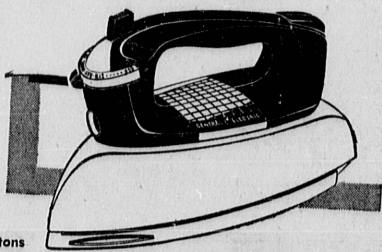

GE Steam and DRY IRON

Steam Makes Ironing Easy!