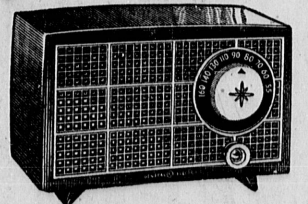

GENERAL ELECTRIC TABLE RADIO

NO MONEY DOWN $1.00 WEEKLY

$19.95

Coast to Coast — The Number One Choice in a recent Survey of Small Radios!

See Our Great Selection of General Electric Radios On Easy Terms!

30-DAY HOME TRIAL AT LAWSON'S

TRY IT! PROVE IT! NO OBLIGATION!

COMPLETELY NEW "CAN'T-GO-WRONG" METHOD OF HOME HAIRCUTTING

EXCLUSIVE WITH Supreme CLIPPERS

On Haircuts SAVES Supreme SUPER HOME HAIRCUTTING KIT

Includes—Supreme Super Electric Clipper 110-120 A.C. only, eru-cut attachment, professional type shears and comb.

$12.95

EASY TERMS

THE NEW "CAN'T-GO-WRONG" METHOD OF HOME HAIRCUTTING

MAKE IT IMPROVE YOUR HAIR TO GIVE A GOOD HAIRCUT WHEN THE FIRST HAIRCUT WILL BE A SUCCESS!

MAGIC METHOD ASSURES YOU SATISFACTORY RESULTS FIRST TIME USED!

ROTO-BROIL IMPERIAL DE-LUXE

Regular $54.95 Value

NOW ... $44.95

NO MONEY DOWN $1.00 WEEKLY

You can finish dozens of chores while this time-saving wizard roasts, toasts, barbecues, grills, fries or broils automatically!

Special Combination Offer
Get $54.95 Roto-Broil plus $19.95 fold-away cart ($74.90 total value) for only...$49.95

NO MONEY DOWN UP TO 1 YEAR TO PAY! EXTRA QUALITY! EXTRA VALUES! EXTRA SAVINGS!

Use Lawson's Confidential Easy Credit

Exclusively at Lawson's

LAY AWAY NOW FOR CHRISTMAS

Lawson's JEWELERS

1317 EL PRADO
Phone FA 8-4313 TORRANCE
OPEN FRIDAY NIGHTS 'TIL 9 P.M.
See Our Windows for Other Great Values!