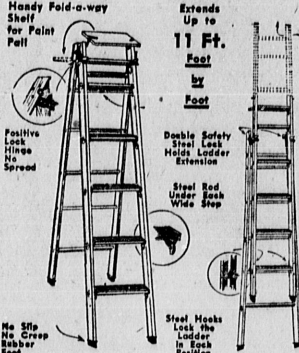

THE LADDER THAT DOES EVERYTHING
COMBINATION STEP LADDER & EXTENSION LADDER
Price Elsewhere Is $11.50!
$5.79
An absolutely sensation- al buy in this oil pur- pose ladder. For inside and outside use! Sturdy for side rails and kick- ers. A perfect handy step-ladder that EXTENDS, with ease, to 11 ft., 9 ft., 10 ft., and 11 ft.
Limit 1—NO DELIVERIES NO SALES TO DEALERS

HUETONE 1-COAT WALL PAINT
REGULARLY AT $3.98
$2.98 gal.
The New Self-Sealing Synthetic Wall Paint. A Flat Wall Enamel that is neat and easy to apply over inter- ior shales, brick, sand finish walls, wallpaper, Kalsomine, wall board, plaster board, etc. One coat covers—dries quickly.
White and 19 Colors. $1.19 qt.

FLAT UNDERCOATER Gal.
Interior Undercoat for Enamel "Our Best" Reg. at $3.98
$2.98 gal.
A white undercoat for interior enamel. Prevents chipping and creates a smooth flat finish for the enamel. One coat covers. Easy to apply.

CRYSTAL 1-COAT ENAMEL REGULARLY $5.79
Hi-Gloss or Semi-Gloss
"Our Best" 1 Coat Covers. Both of these new enamels leave a beautiful, lasting, wash- able finish that is very easy to apply. Ideal for interior walls and woodwork. White, 24 colors.
$4.79 gal.
YOU SAVE **$1.00**
Quart 1.59

4 HOUR ENAMEL
HI-GLOSS, SYNTHETIC
REGULARLY $1.69
$1.39 qt.
"The Best Money Can Buy"—Hi- Gloss—4-Hour Dry—1 Coat Covers. Excellent for furniture, walls, woodwork, ceilings, garden furniture. Leaves a hard, tough porcelain like finish. White and 19 colors.
Gallons, Regular $5.98, Can to . . . $4.98

STUCCO CEMENT PAINT
IN 25-LB. BAGS — PER POUND
Waterproof! Beautiful! Preserves! 86 pounds does the average 5-room house, one coat. White and 10 colors. 25-pound bags only.
9c lb.
Shingle Stain
Limeless Oil Base Reg. $1.78 gal.
$1.69 gal.
Comes in Colonial Green, Terra Cotta, Brown, Silver Grey, Spanish Moss, Graphite. 15-18 gallons does the average 5-room house. (in 5-gal. cans)
They're smooth and shiny—made from the finest grades of 100% pure colors that can be purchased. Keep original color and stay fresh looking for years.
Single Gal., reg. $2.25.....$1.98 gal.

SEMI CLEAR SEALER $2.39 gal
Reg. $2.98.
For exterior and interior surfaces. One coat seals old or new walls.
PIGMENT SEALER
(Interior) gal. $3.29
HUGHES SCREEN ENAMEL 98c qt.
Reg. $1.35
Synthetic Enamel, "The Best Money Can Buy!" For Iron & Woodwork— A tough glossy enamel that brightens screens and prevents rust. 1 quart does 15 average size screens. Can be used inside or outside.

HUGHES MARINE HOUSE PAINT
REGULARLY $5.98
$4.98 gal.
Snow white. Stays white—doesn't yellow, shines like enamel. One coat covers and leaves a tough, durable film that defies hard wear and bad weather. Very easy to apply—dries like iron! Excellent for outside of house.
Qt. $1.79