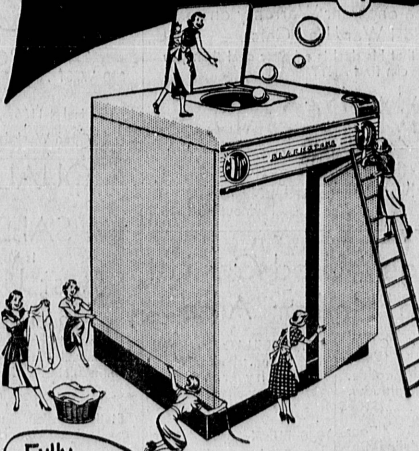

SEE THE NEW BLACKSTONE — a new kind of automatic washer

Fully...

- AUTOMATIC
- FLEXIBLE
- MECHANICAL

Don't fail to see this amazing new washer. Now you can wash any way you want to wash . . . blue, starch, bleach, or handle all fabrics properly. Come in for a demonstration.

BAKER'S TV-APPLIANCE 1344 EL PRADO

PHONE FAIRfax 8-6606

Now for the first time in Torrance!! You may purchase your furniture and appliances from one company . . . but through separate departments that specialize in each!

GRAND OPENING SPECIAL! 5 Pce. CHROME DINETTE SET

THIS IS A DELUXE SET

WILL BE GIVEN

FREE

WITH THE PURCHASE
OF ANY MAJOR
KITCHEN APPLIANCE!

SEE The new CROSLY SUPER-V 21 plus

- ★ **BIGGEST 21" SCREEN ON EARTH.** 30% BIGGER than many so-called 21's, the new Super-V 21 Plus measures 257 square inches. That means you get up to 60 square inches more picture!
- ★ **SMALLEST CABINET.** 20% SMALLER than many other 21" models . . . up to 4 cubic feet smaller, thanks to Crosley's new Super-Vertical chassis and new picture tube.
- ★ **BRIGHTEST PICTURE.** Up to 40% brighter than ordinary TV pictures. New aluminized picture tube gives you the brightest, clearest picture this side of Mars!
- ★ **LOWEST PRICE** for any 21" TV set! Not $250, not $200, not $175, but all for $169.95 (walnut-finished cabinet).