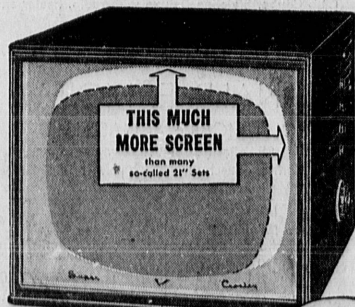

$169.95
WALNUT-FINISHED

Including Federal Tax
Yours for only $2.39 a week!

You can see it **BETTER** on a **CROSLY**