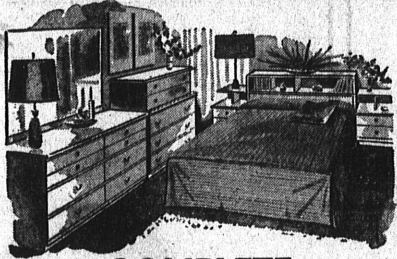

COMPLETE BEDROOM OUTFITS

Modern set complete... in ash or maple finish. Includes Hollywood headboard with sliding panels, huge six-drawer double dresser with wall mirror, comfortable quality innerspring mattress and matching box spring and steel frame.

PLUS... **$99⁸⁸**
Your Choice of Pillows, Bedspread or Boudoir Lamps at NO EXTRA COST!
Reg. $149.95
SALE, ONLY

5-DRAWER CHEST
Ash, Maple, or Walnut finishes... quality construction... an anniversary special for only **$24.95**

This is our once-a-year, all-out SALE-A-BRATION... a store-wide, spectacular event that offers the greatest values in our three-year history! We're crowded with merchandise... far beyond the capacity of our showroom. Come in and check our prices and quality... EVERY ITEM PLAINLY MARKED WITH SALE PRICE!

SPECIAL PURCHASE! FAMOUS MAKES! INNERSPRING MATTRESSES AND MATCHING BOX SPRINGS

These are nationally known mattresses and box springs... top construction, pre-built borders, hundreds of coils... 7 to 10-year guarantee...
Reg. $89.95
Now the ensemble, **BOTH FOR ONLY $49⁹⁵**