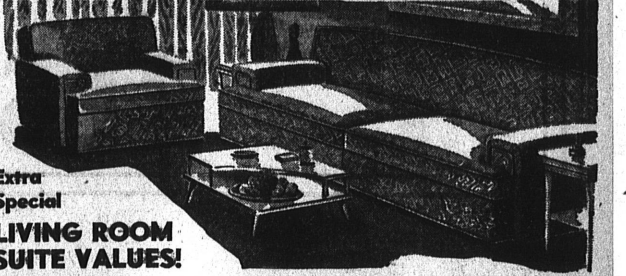

Extra Special **LIVING ROOM SUITE VALUES!**

Sofa and Chair $89⁹⁵
One set only... maple arms on sofa and matching chair. Always sold for $119.95, but during this celebration, the price is only

Sofa and Chair $109⁹⁵
One set only... quality grey tweed cover and fine construction... A good value at its regular $149.95 price! For this sale, only

CHOICE OF 2 LIVING ROOM SUITES $119⁹⁵
Beautiful fringe covers... brown and beige or green and grey. Regular price for this quality is $178.00, now buy one for only

2-Pc. Sectional $69⁹⁵
Tremendous bargain in a 2-piece tweed sectional. A real value at the regular price of $99.95, and a sensation for only

BARGAINS IN NURSERY FURNISHINGS!

REG. $39.95 Hardwood CRIBS 19⁹⁵	REG. $17.95 Eastern Hardwood Play Pen 12⁹⁵	REG. $16.95 Chrome Hi Chair Bolt-Flex plastic seat and back. Limited quantity! $11⁹⁵	REG. $12.95 Aluminum Collapsible STROLLER with attached bag $8⁹⁵

really a lucky buy!

staffin-johns 3-piece "lucky baby" crib mattress ensemble