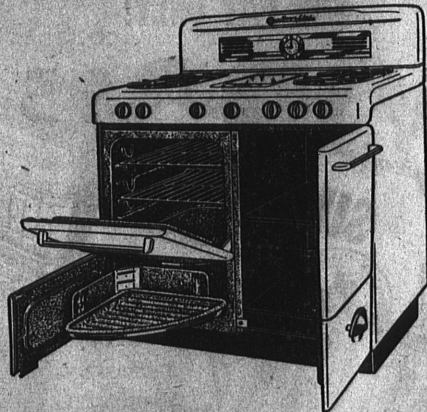

BIGGEST FURNITURE SALE IN TOWN!