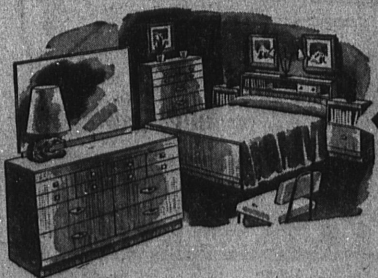

there's a reason why...

YOU SHOULD BUY!

THIS NEW 1953 MODEL AS SHOWN
NOW ONLY \$219⁹⁵

\$50

**BONUS
FOR
YOUR
OLD
RANGE!**

BIGGEST FURNITURE SALE IN TOWN!

YOUR

CHOICE

AS SHOWN

\$129

This Modern Mr. and Mrs. Set in The New, Different Seamist Mahogany, is A Real Steal. Includes—A Large and Roomy Double Dresser—Bookcase Headboard with Footboard and Night Stand. (Matching Chest Available at Slight Extra Cost.) Fine Hand Rubbed Finishes Are Water and Alcohol Resistant.