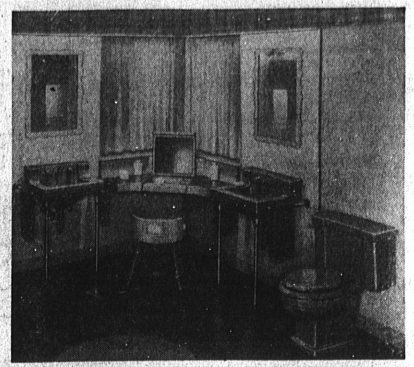

TRIMMED OF EXCESS FAT BEFORE WEIGHING

AVERAGE WEIGHT 7 TO 9 LBS.

PICNIC HAMS **39c**

Ground BEEF **33c**

PORK LOIN ROAST **49c**

BEEF HEARTS **17c**

ROCK BASS **29c**

SLICED BACON **67c**

CORNED BEEF **45c**

HAM SHANKS **35c**

SPARE RIBS **39c**

HALIBUT STEAK **39c**

NEW BEAUTY . . . The twin lavatories which highlight the gracious and appealing bathroom above are one of the many new designs in bathroom fixtures just announced by American-Standard. Streamlined in appearance and harmonizing in design with the local company's famous New-Angle bath and other tubs, these new design fixtures represent advanced styling at its best. The new American-Standard fixtures designs are now on display at Torrance Plumbing Co., 1418 Marcelina Ave.