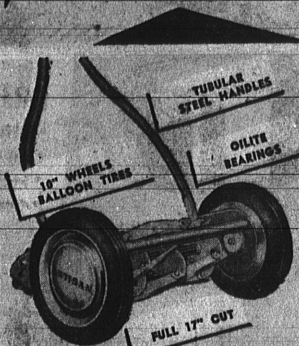

Gambles
**WESTERN AUTO
SUPPLY CO**

PROVE ITS SUPERIORITY WITH A FREE HOME TRIAL!

AMERICA'S TOP ROTARY

You'd Expect
to Pay $110.00

Artisan Sabre ROTARY MOWER

- Blade Protected by Front, Side Guard
- Easy-to-Adjust Cutting Height 1 to 3"
- All-Aluminum Housing is Light Weight
- Cuts 19" Swath—Leaves No Windrows

All fine features usually found in much more expensive mowers. Plenty of power! Cuts tough weeds — heavy growth. Has one-piece solid aluminum base. Leaf mulcher eliminates troublesome raking.

89⁹⁵

9.00 Down,
1.75 Per Week,
Payable Monthly

All You Do Is Guide It!

EXPERT 18" REEL POWER MOWER

- Fingertip Control
- 4-Cycle Gas Engine
- Chain Wheel Drive

Powerful 1 HP engine does most of the work for you. Climbs steepest inclines easily. Has permanent oilite bearings, 5 blade reel, finest wheel construction.

99⁵⁰

9.75 Down,
2.00 Per Week,
Payable Monthly

BIG VALUE! 25 FEET
STALWART RUBBER HOSE

Regular 3.19 Value

2⁶⁹

- Seamless Tube
- Resists Scuffs

Specially Designed for Easy Mowing
ARTISAN MOWER

23⁹⁵

2.50 Down

Our finest hand lawn mower. 5 bladed ball bearing reel model. Sturdy tubular steel handles have plastic grips. 10 inch wheels have semi-pneumatic tires.

ARTISAN LIGHTWEIGHT TOOLS FOR WOMEN

Easy on the arms — easy on the back — fun to use! Ideal for the woman home gardener. Polished hardwood handles, high grade steel construction.

AS LOW AS 79^c

- Dandelion Digger ..... 79^c
- Narrow Floral Rake ... 1.69
- 5" Light Floral Hoe ... 1.09
- Combination Hoe 1.98
- Speedy Cultivator 2.39
- 4 Tine Spading Fork ... 2.59
- 30" Floral Shovel 2.59
- 42" Floral Shovel 2.59

Galvanized Steel WATER CAN
Regular 2.49 Value!
1⁷⁹

Durable Plastic GARDEN HOSE
50 ft.
3⁴⁹

Save on Deluxe LAWN SOAKER
Regular 3.85 Value!
2⁶⁹

Riveted Handle GARDEN HOE
1⁶⁹

A BUSINESS OF YOUR OWN

If that's what you've always wanted, this is the opportunity you've been waiting for. We can make it possible for you to be your own boss, running a successful retail store. Previous experience is not necessary. WRITE FOR FREE BOOKLET.

Gambles Western Auto Supply Co.
1430 Cahuenga Avenue,
Hollywood 28, Calif.

NAME YOUR BRAND—WE HAVE IT! All Nationally Advertised Polishes

TURTLE WAX cleans and polishes in one operation. Pint 2⁰⁰

SIMONIZ KLEENER Liquid. For use before waxing. 16 oz. .... 69^c

SIMONIZ BODYSHEEN One-step cleaner and car polish. 16 oz. .... 98^c

SIMONIZ BODYGUARD Liquid wax. Easy to apply. 12 oz. can ..... 98^c

SIMONIZ WAX Paste Famous for gleaming finish. 7 oz. .... 75^c

MAC'S GLAZE for speedy polish. Oil free finish. 12 oz. 1⁴⁵

JOHNSON'S "Car-Plate" Apply, let dry, wipe off. 10 oz. can 1²⁵

JOHNSON'S CARNU New deep gloss. New car beauty. 20 oz. 1⁶⁵

JOHNSON'S CLEANER "Car-Plate". Cuts cleaning time. Pint ..... 98^c

DUPONT POLISH "7" Polish. For protective shine. 12 oz. .... 89^c

DUPONT POLISH "Seven-Inch". Protective polish. No rub. 12 oz. .... 89^c

DUPONT CLEANER "Seven-Inch". Silicone based. Quick. 12 oz. .... 69^c

SAVE 20% TO 40% ON GENUINE VARCON AUTO PARTS

 FAN BELT 1²⁵	 CARBURETOR 3⁶⁵	 HEAD GASKET 89^c	 FUEL PUMP 1⁶⁹	 FLOOR MAT 4⁴⁹	 CYLINDER KIT 1⁰⁹
 IGNITION COIL 2⁹⁸	 CONNECTORS 1¹⁹	 DISTRIBUTOR 2⁹⁸	 GENERATOR 9³⁹	 REGULATOR 5⁷⁹	HUNDREDS OF FINE VALUES

BIG SAVINGS — HAMMERHEAD
8-IN. ADJUSTABLE WRENCH

PRICE SLASHED — SAVE 45%
4 x 1/4 - INCH. SCREWDRIVER

Regular 1.39 Value!

99^c

- Carbon Steel
- Polished Jaws

Built for most rugged use. Has nickel plating to resist rust. Buy now!

Regular 39c. Value!

22^c

- Steel Blade
- Twist Proof

Wood handle has steel cap for protection. Blade is part of handle.

VARCON MUFFLER SALE

CHEV. '49-52
TO FIT
FORD '49-53
ONLY ... 4.99

4⁴⁹

Heavy Gauge, High Quality Steel Construction. Don't take chances, install VARCON today. Constructed heavier than most original equipment mufflers. Has crimped locked seams. Increases power, allows free flow of gas. Other popular sizes available.