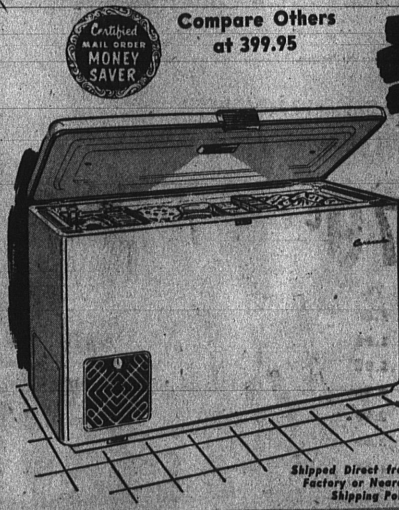

Compare Others at 399.95

SAVE OVER $100

15 CUBIC FOOT CORONADO HOME FREEZER

- 524-lb. Food Capacity
- Gas-Fiber Insulation
- Gray-White Duralux Finish
- One Basket and Divider
- Floodlight Built in Lid

$299
3.40 Per Week, Payable Monthly