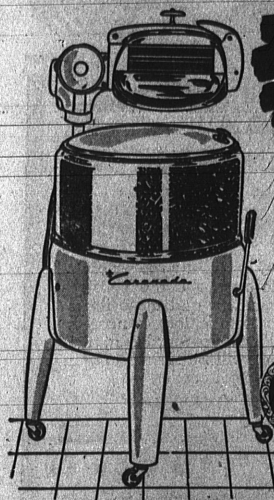

YOU SAVE $24 OR MORE

Compare Others at 104.95

CORONADO "Budgette" Washer

- Big 20-Gallon Tub, 8-lb. Capacity
- Proven Best Three-Vane Agitator
- Silent Depend-A-Power Transmission
- Duralux Finish, One-Year Warranty

79.99
WITH PUMP
1.25 Per Week, Payable Monthly

Outstanding washer buy! Big splash-proof tub washes all types of clothes safely, thoroughly. Sturdy wringer can be set at 8 different positions. Stain, scratch-resistant porcelain tub. 60 cycle AC. Use Mail Order, save! MO45-19877

PLUS FREIGHT from Factory or Nearest Shipping Point: Vernon, Calif.; Portland, Oregon; Ogden, Utah.

Shipped Direct from Our Factory or Nearest Shipping Point