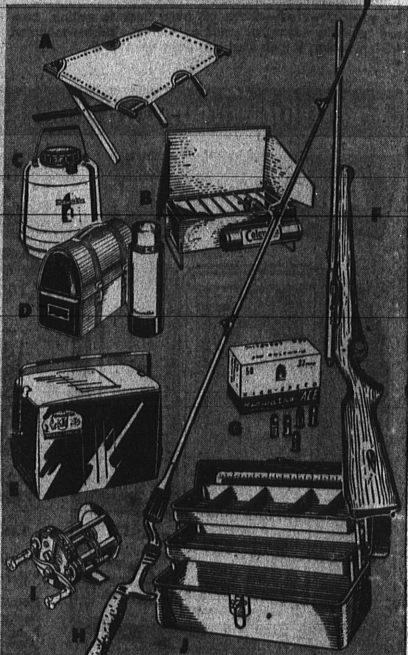

Gambles WESTERN AUTO SUPPLY CO

To Give You The Best Bike Buy ...

PRICES SLASHED!

Regular Price 47.75

38.75

Only 3.75 Down. Check Our Thrifty Payment Plan

SAVE A BIG $7.00 26" HIAWATHA Lightweight

Regular Price 56.75

49.75

1.25 Per Week, Payable Monthly

- Features Sturmey-Archer 3-Speed Gear
  • Hand Brakes—Front and Rear Wheel
  English built continental tourist model. Deeply rich colors. Has travel bag.

SAVE 9.00 26 INCH HIAWATHA SENECA

- Fully Guaranteed Jet Flow Molded Frame
  • Rear Carrier, Kick Stand and Crest Tires
  • Xtra-Air Wide Base Rims—Faulhaber Saddle

A really fine bike with plenty of wonderful features. Handsomely styled in Lust-Tex enamel and chrome trim. Comes equipped with Bendix or New Departure brakes. Feature priced!

Handsome Semi-Deluxe 16 In. VELOCIPEDE

- All Rubber Tires
  • Steel Tube Frame
  • Gay Red and White
  • 1-Pc. Handlebar

12.45

Adjustable for growing riders. Has baked enamel finish, ball bearing front wheel, 1 1/2" semi-pneumatic tires and contour seat.

CREST BICYCLE TIRES

1.69

CREST BICYCLE TUBES

.88

Hiawatha 5 H.P. DELUXE OUTBOARD

Only $17.95 Puts One On Your Boat

179.50

- Bright Metallic Red Finish
  • Alternate Firing Cylinders
  • Easy to Start—Won't Flood

Features new gear shift for shifting into neutral or forward while motor is running. Moves quickly from slow to high speed at a touch of the throttle. 360° reverse swivel.

SAVE 45% ON GLOVE, BAT & BASEBALL COMBINATION

REGULAR 8.00 VALUE 4.44

- All Leather Fielder's Glove
  • Professional Bat-League Ball
  Top quality HIAWATHA equipment for the junior leagues. Ash bat.
  BASEBALL CAP, Gabertex....89c

CAMPING NEEDS PRICED RIGHT