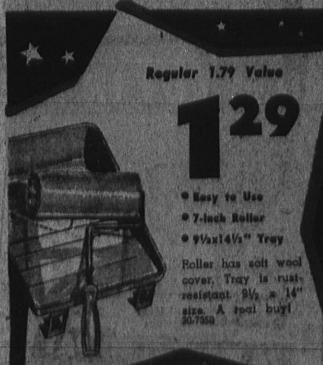

Regular 1.79 Value

1²⁹

- Easy to Use
- 7-inch Roller
- 9 1/2 x 14 1/2" Tray

SAVE—BUY HOMEguard QUALITY BOTTLED LINSEED OIL