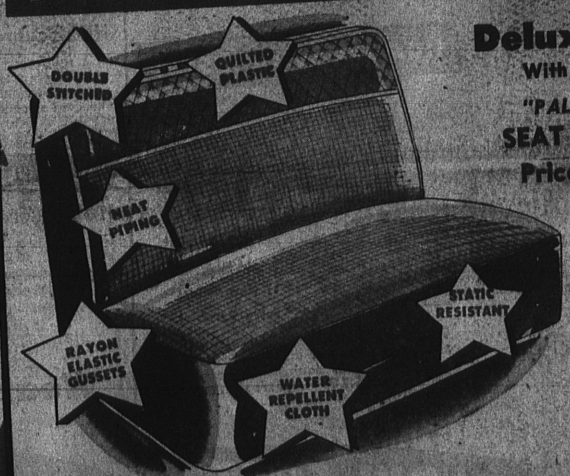

44¢

• New Streamlined Design
• Handy Flasher Button
This is a real value! Has pre-
fused bulb, heavy duty
3-position switch. Batteries
are not included.

Sale!

YOU SAVE OVER 1/3 PER GALLON
ON HOMEguard PAINT THINNER
Regular 1.09 Value!

59¢ Gal.

• Makes Painting Easier
• Shortens Drying Time
Take advantage of these big
savings. This thinner does
everything turpentine will
do without unpleasant odor.
50-500

**1269
Sartori Ave.
TORRANCE**

**SALE STARTS
TOMORROW**

ANNIVERSARY Sale

CELEBRATING 29 YEARS OF
VALUE LEADERSHIP

Sale!

LOOK WHAT YOU SAVE—40% ON
SLIP JOINT COMBINATION PLIERS

Regular 49c Value!

29¢

• Chromed Satin Finish
• Easy-to-Grip Handles

Fine for general home use.
Made of drop-forged, hard-
ened steel for strength. Has
convenient slip joint. Meas-
ures 8" long. Low priced!
12-74

ANOTHER PRICE-SMASHING VALUE FROM YOUR SEAT COVER HEADQUARTERS!

Deluxe Plastene Cover
With Newest Quilted Plastic Trim

"PALISADES"
SEAT COVERS
Priced From **6.95**

Solid Back
Covers

• Choice of Red, Green or Blue Colors
• Contour Cut for Better, Closer Fit

Low in price, yet high in quality and '54 styl-
ing. Fiber is closely woven and plastic coated
for added strength—longer wear. Seams are
double stitched, piped with plastic beading.
Brand new check pattern, with fancy rayon
mixture skirting. See these covers first!

Complete Set, Only **14.95**
6-200-12, 2851-69

SPECIALS!

100% WOOL SPORT ROBE
Bright plaid
and dry size
52x68". Red, blue,
green, brown.
6-5271-4

9.95

WEDGE-SHAPED CUSHION
Beautiful plaid
and rayon cover
with threaded
foam rubber fill.
6-4547

2.79

Sale!

SAVE 40% ON SUN VISOR TYPE
CERTIFICATE HOLDER FOR AUTO

Regular 25c Value!

15¢

• Fastens to Car Visor
• All Leatherette Rim

Deluxe type with metal trim on each end.
Ideal for holding maps, pencils, pipes, on
back of visor, out of sight yet within easy
reach. Two springs fasten holder securely
to visor. Made to last longer.
6-5811

LOWEST PRICE IN OUR HISTORY!

17" Coronado
Regular Price 189.95
159.95
1.99 per week, payable monthly

Logan—tops in picture performance,
high quality sound. Super-Cascade
Tele-Lock tuner, non-glare safety
glass, illuminated channel selector,
rich mahogany finish, 6" PM speaker.
"Logan," All Channel **209.95**
45-5072-8
FREE DELIVERY—FREE HOME TRIAL

WARRANTY INCLUDED—Price in-
cludes excise tax, year warranty on
parts, picture and receiving tubes.

BIG SCREEN TV AT ITS BEST!

21" Coronado
249.95
2.45 per week, payable monthly

Excellent fringe area performer!
Super-Cascade Siraomatic tuner
reproduces studio-clear picture, 6"
PM speaker, variable tone control,
hand-rubbed mahogany finish.
"Coronado," All Channel **299.95**
45-5072-8
FREE DELIVERY—FREE HOME TRIAL

WARRANTY INCLUDED—Price in-
cludes excise tax, year warranty on
parts, picture and receiving tubes.

SAVINGS ON EVERY PAGE! PRICES CUT IN EVERY DEPARTMENT!

Sale!

CAR OWNERS; LOOK! PRICE CUT
33% - HEAVY DUTY RIM WRENCH

Regular 98c Value!

66¢

• Smooth Steel Forging
• Four Socket Sizes

An important item for all
car owners! Four necessary
sizes: 3/8", 1/2", 13/16", and
7/8" inches. Length 14 1/2" in.
12-7423

4-PC. BOWL SET
• "Mirabelle"
• Guaranteed
• Gay Colors
2.99 Value
1.66

CAN OPENER
Regularly
25¢
• "Mirabelle"
• Chrome-Plate
• Squeeze Type
14-200
17¢

STEP STOOL
Regularly
12.95
• Chrome-Plate
• 2x8 Swerving
• Foldaway Step
14-200
11.95

9-IN. SKILLET
• "Wagner" Make
• Cast Ironware
• Pressurized
11 1/2" Skillet 2.95
12-179-24
1.75

MEDICINE CHEST
Regularly
3.25
• Wall Type
• Steel, 11x18"
• White Enamel
24-2018
2.59

Tray & Flatware
• Cutlery Tray 2.97 Value
• 24-Piece Set
• Stainless
12-7355-4, 6940
3.88