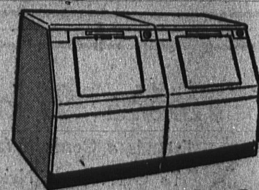

Big 9.2 Cu. Ft.
Regular $279.95
Special $199.95

with your operating trade-in.

What a value! Famous G. E. quality. Come in and see this beautiful refrigerator!

Only $5 down, $2.50 a week!

Westinghouse Twins

LAUNDROMAT Only **$199.95**

Save $50 at this low price! Automatic! Full size! No bolting down!

DRYER SAVE $30. **$169.95**

Handles full washer load. DRIES damp or for storage.

Use our Easy Pay Plan!

Only $5 down, Only $2.50 a week for each!

PATIO CHAIRS

$6.95 Value!

$3.55 Each