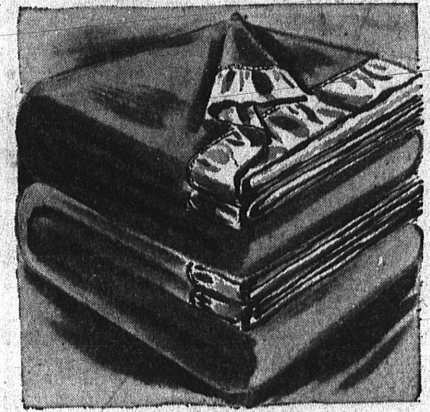

round-the-clock
Strike it Rich
Gold Duster **3⁹⁸**

COLORS:
 Purple, Teal, or
 Pink on Grey

SIZE 10-20

You'll hit the jackpot for comfort and good looks in this rich, exclusive gold print. Washable as a gold nugget! The wonderful duster style with 2 deep, gathered-edge pockets, wee neckline and double cluster buttons.

Chaney's
 IN HAWTHORNE
 Values Since 1930

315-317 N. HAWTHORNE BLVD.

SHOP
9 A.M.
 to **9 P.M.**
MONDAYS
 and
FRIDAYS
 9 A.M. - 6 P.M. Other Days

Men's Faded Blue
DENIM SLACKS
 Featuring careful tailoring, deep pleats, full cut with 4 roomy pockets and zipper fly. Smart saddle stitch seam. Completely washable, perfect for relaxing.

Also Matching Denim Jackets 3⁹⁸

• **FREE PARKING** •
 On Chaney's Paved, Lighted Lot
 In Rear - Enter Back Door

NOW OFFERING
 AMERICAN EXPRESS
 MONEY ORDERS

E.O.M. SALE

72x84 Satin Bound
BLANKETS

Beautiful, warm - 25% wool, 50% cotton, 25% rayon blankets in big double bed size and in your favorite color. Satin bound at an astounding low price for such quality!