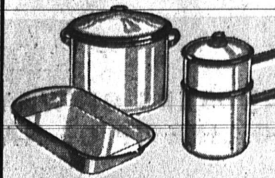

Enamelware

1½ QT. DOUBLE BOILER Regularly **1⁰⁹**
Tight-fitting cover seals in flavors. Flat wide bottom, welded handle. White with red trim. Thrifty!, 19-3105