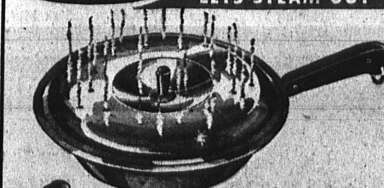

Spatter-Prufe

KEEPS SPATTER IN LETS STEAM OUT

Protects Hands, Face, Stove, Wall **FRYING PAN SAFETY LID**

• Fits Any Pan to 11" • Rust-Proof Aluminum • Magic Water Wall **98^c**

Fries foods to perfect crispness. Special louvers let moisture out, keep grease in. You may add liquid without removing cover. Spatter-Prufe Jr. for 7", 8", 9" Pan...89c 19-100-128