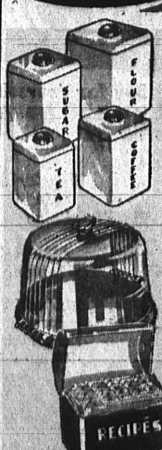

Lustro-Ware

MATCHED PLASTIC KITCHENWARE

CANISTER SET

3⁴⁹

CAKE COVER

2⁹⁸

RECIPE FILE

98^c With Cards

WIFE SAVER Special!

Important Savings on Durable **MOP HOLDER**

39c Value **27^c**

• Price Cut One-Third • Spring, Lever Type
Metgl mechanism grasps mop tightly, operates easily. Smooth wood handle, 45" long. Savel 19-5645

WIFE SAVER Special!

Fine Quality at a Thrifty Price **4-SEWN BROOM**

1.29 Value **88^c**

• Firmly Stitched • You Save Cash
Clean-sweeping quality made of flexible broom straw. Smooth enameled handle. A value! 19-1043

WIFE SAVER Special!

For Every Member of the Family **12-PC. COMB SET**

98c Value **22^c**

• All Sizes, Shapes • In Rainbow Colors
Huge family assortment includes pocket comb, dressing, rat tail combs, 3½ to 9" long. Buy now! 19-2227

WIFE SAVER Special!

Over 18" High—in All Metal **WASTE BASKET**

1.69 Value **1²⁹**

• For Kitchen or Bar • Red or Yellow
Jumbo 36 qt. metal basket is easy to clean, chip-proof, scratch-resistant. White interior. 19-701