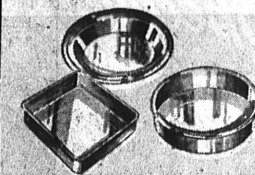

Bake-Well

LIFETIME STAINLESS STEEL

NON-DRIP PIE PLATE **1⁷⁵**
Wide edge prevents spilling. Stain-proof steel. Bakes best, cleans easier. 11x11½" size. (9" pie) 19-8255

ROUND CAKE PAN Formerly **9^{8c}**
Bakes to perfection. Conforms to ready-mix recipe standards. Easy to keep clean. 8½x11½" 8" layers. 19-8202

SQUARE CAKE PAN Formerly **1⁵⁵**
For ready-mix or home-mix coconut Mirror finished steel. 8½x8½x1½" size. Recipes included. Savel, 19-8204