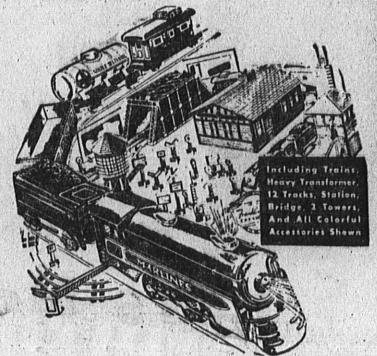

57 Pc. 50c Down 50c Week

ELECTRIC TRAIN SET

Includes transformer, 12 tracks and all accessories shown. Starts, stops, runs backward or forward. A real toy value. **$14⁹⁵**