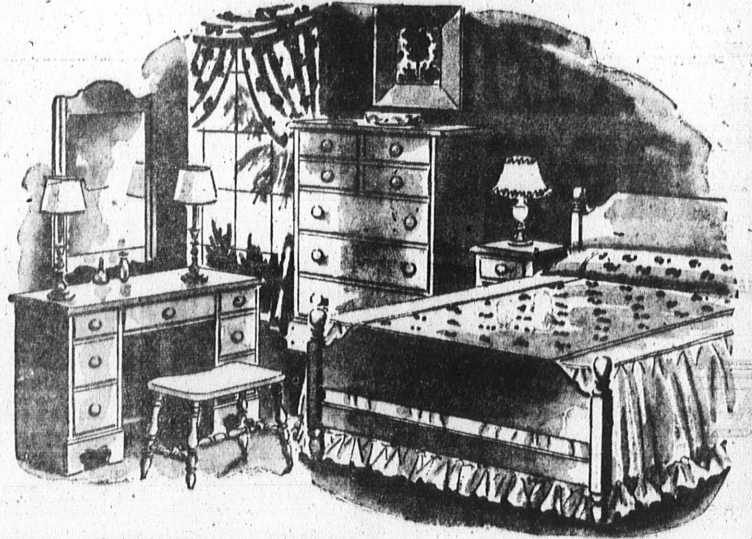

BED • CHEST and VANITY
3 Piece Maple Bedroom Suite

Here's gracious colonial design in genuine maple finish hardwood. You'll love the soft glowing tones of this beautifully finished suite. Large sturdy bed, spacious 5 drawer chest and attractive 7 drawer vanity with framed mirror. Priced to save you money.

149⁵⁰

ON EASY TERMS = ONLY $2.75 PER WEEK!