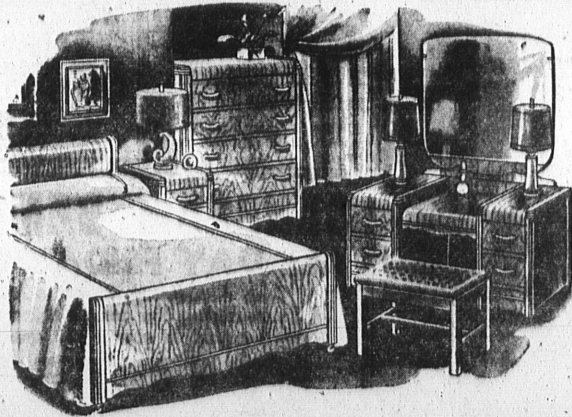

3 Pc. Walnut Waterfall Bedroom Suite

Always popular! Beautiful grain walnut veneer in Waterfall design. Large bed, big roomy 4 drawer chest and an attractive drop center, 4 drawer vanity with large mirror. A set you'll be proud to own. Priced especially low for this event!

159⁵⁰

$2.75 A WEEK!