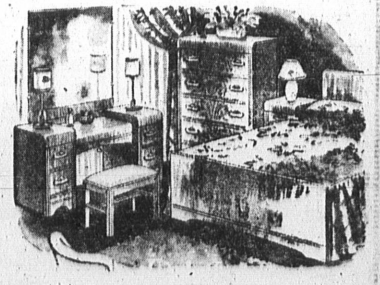

Mod. 3 Pc. Bedrm. Suite

Modern Waterfall design in Walnut or Blend. Large panel Bed. Spacious 4-drawer chest and a drop center vanity with a huge mirror. It's a beauty and well-built too. Priced $119⁵⁰ way below its actual worth now at McMahan's!

$119⁵⁰

ONLY $2.50 PER WEEK!