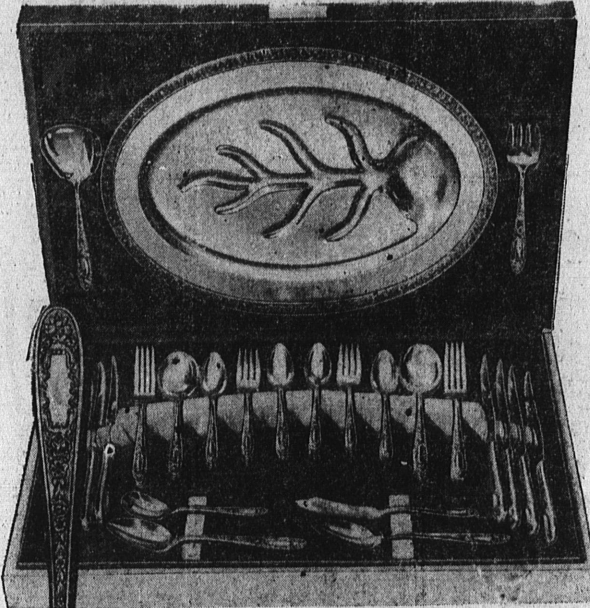

LAWSON'S JEWELERS "THANKS, TORRANCE, FOR YOUR WONDERFUL RESPONSE"

1317 EL PRADO AVE.
TORRANCE

CONTINUING
OUR
BUY NOW
AND SAVE!
IMMEDIATE
DELIVERY

GRAND OPENING SPECIALS

DIAMONDS . WATCHES . JEWELRY . SILVERWARE . APPLIANCES . RADIOS . TELEVISIONS . ETC, ETC.
EASIEST CREDIT TERMS • NO MONEY DOWN
UP TO ONE YEAR TO PAY ★ NEVER ANY INTEREST OR CARRYING CHARGES

IT'S SILVERWARE TIME! THE MOST SPETACULAR SILVERPLATE SERVICE!

Magnificent 54-Piece . . Service for 8

Including a Superb
1 Pc. Salad Set
Plus a Luxurious
Matching 16" Well
& Tree Platter

54-Pc. Service Consists of:
16 teaspoons • 8 hollow handle
knives • 8 round bowl soups
• 8 forks • 8 salad forks • 2
table spoons • 2-pc. salad set

Regular $49.75

$39⁷⁵

$1.00 Weekly

Complete with Deluxe
Anti-tarnish Chest

Every woman who takes pride in her home will thrill to the sumptuous beauty of her table agleam with the lavish richness of lovely "Allegro." And every value-minded homemaker will be amazed at our astonishing price for a COMPLETE service in this famed pattern!

1. Sunbeam Mixmaster $42.50
   - Sunbeam Waffle Baker $26.50
   - Sunbeam Coffeemaker $34.50
   - Sunbeam Toaster $24.50
   - Sunbeam Ironmaster $13.95
2. TERMS AS LOW AS 50c WEEKLY

1. Westinghouse Roaster $39.95
   - Westinghouse Sandwich Grill $14.95
   - Westinghouse Toaster $20.95
   - Westinghouse Iron $7.95
2. TERMS AS LOW AS 50c WEEKLY

- General Electric Toaster $21.50
- General Electric Sandwich Grill $14.95
- General Electric Iron $12.95

1. STERLING SILVER
2. Salt and Peppers, Reg. $7.95 ..... $4.95
   - Candlestick, Reg. $6.95 ..... $3.95
   - Bon Bon Dish, Reg. $8.00 ..... $4.95
3. LARGE SELECTION OF STERLING SILVER

30-PC. SILVERPLATE
Chest
Not Included $3⁹⁵
Easy Terms—50c Weekly

Creamer Sugar & Tray
Reg. $6.95, Complete set $3⁹⁵

PERCOLATOR SET
4 Pieces, Reg. $29.95 ..... $19⁹⁵

5 Diamond Engagement Ring
14-K Gold $125
Reg. $175

5 Diamond Wedding Ring
Reg. $49.50 ..... $29⁷⁵

Men's Diamond Ring
14-K Gold $69
Reg. $100

10 DIAMOND BRIDAL PAIR
Reg. $125.50 ..... $89⁵⁰
Both for

12 DIAMOND BRIDAL PAIR
Reg. $225 ..... $175
BOTH FOR

Diamond Combination
Reg. $75.50 ..... $49⁵⁰
Both for

Large Selection of DIAMOND RINGS GREATLY REDUCED BUY NOW AND SAVE Terms as Low as $1.00 Weekly

LARGE SELECTION OF WATERPROOF WATCHES
REG. $24.50 ..... $17⁵⁰
NOW

LADIES & MEN'S 17 JEWEL Waterproof Watches
REG. $39.75 ..... $24⁷⁵

17 JEWEL Chronograph Watch
REG. $39.75 ..... $29⁷⁵

LADIES' 17 JEWEL 2 DIAMOND WATCH
Reg. $39.75 ..... $24⁷⁵

Reg. $39.75 ..... $24⁷⁵

Ladies' 2 Diamond, 17 Jewel* with bead to match, beautifully designed in small dainty size.
OPEN FRI. & SAT. EVES UNTIL 9 P.M.

FREE $1,000⁰⁰ IN VALUABLE PRIZES

LADIES' DIAMOND RING
MEN'S DIAMOND RING
TELEVISION SET
TOASTMASTER MIXMASTER
and
50 OTHER PRIZES
Ask the Manager for Full Details

BULOVA WATCHES
From . . . $24.75

ELGIN WATCHES
From . . . $29.75

GRUEN WATCHES
From . . . $29.75

Hamilton Watches
From . . . $52.50

NATIONALLY ADVERTISED WATCHES ON EASY CREDIT Terms as Low as $1.00 Weekly

RONSON CIGARETTE LIGHTER

Ronson Lighter ..... $ 6.00
Ronson Lighter Case $10.00
Ronson Table Lighter $11.00
50c WEEKLY

NATIONALLY ADVERTISED SILVERWARE

COMMUNITY

52 Pieces Service for 8
Chest Included $74⁵⁰

1847 ROGERS
52 Pieces Service for 8
Chest Included $69⁷⁵