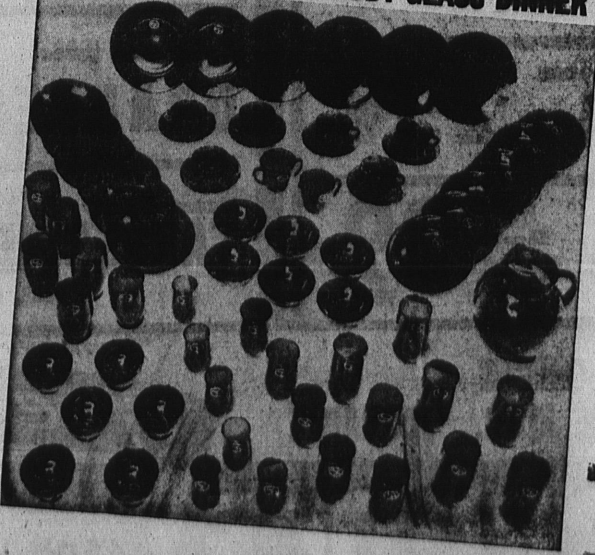

With Purchase of **48.50** or Over

Don't Miss This Amazing Offer!

1. Set Includes:
2. 6 Dinner Plates
   - 6 Pie Plates
   - 6 Soup Plates
   - 6 Cups
   - 6 Saucers
   - 6 Dessert Cups
   - 6 Cereal Dishes
   - 6 Tumblers
   - 6 Juice Glasses
   - 6 Cocktail Glasses
   - 6 Water Glasses
   - Sugar, Creamer, Water Pitcher

SAN PEDRO FURNITURE CO.

9th and Pacific San Pedro
OPEN 9 A. M. TO 9 P. M.