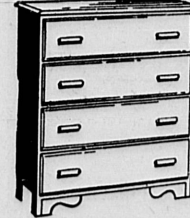

Unfinished CHEST

Sale Price **$5⁴⁹**

4-drawer style in the most popular size. 24 x 14 x 36 inches high. Solid drawer fronts with wood handles. Ply-wood panel sides. Paint it yourself for fun! G1012