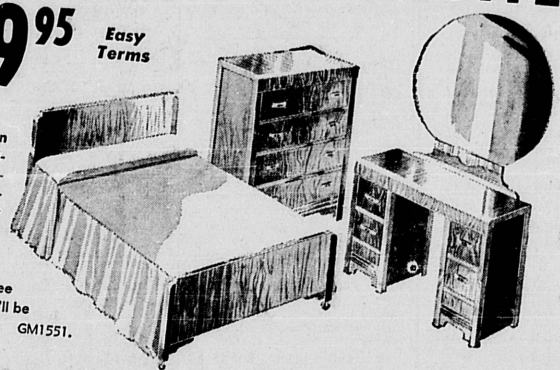

3-Piece BEDROOM SUITE

Sale Price **$49⁹⁵** Easy Terms

Special, extra-low sale price on this modern "Waterfall" walnut veneer bed, chest, and vanity! Equipped with big, crystal-clear mirror, this suite is built with rigid glue-block construction for lasting strength. Notice the fine veneers and generally massive appearance of all three pieces. It's a bedroom outfit you'll be proud to use for many years. GM1551.