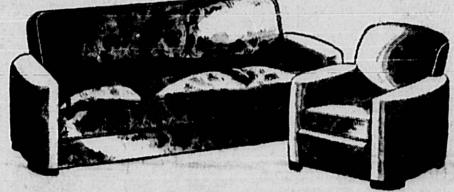

2-Pc. Modern Bed-Divan Suite

Sale Price
$64⁹⁵
Easy Terms

- Floral tapestry covering
- Walnut finished feet
- Spring-filled seat and back
- No-Sag base
- New cotton filling
- Reversible chair seat-cushion
- Bedding compartment
- Opens into full bed GM1538

Occasional CHAIR

Sale Price **$4⁹⁵**
Graceful, reinforced hardwood chair with padded, web-base seat. Button-tuft homespun tapestry in Rust, Wine, or Blue. GM1094-96-97.