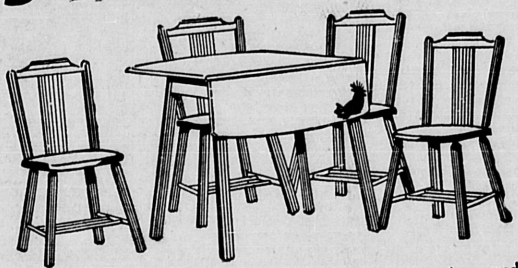

Free
TO FIRST 200 WOMEN
Four accurate, plastic measuring spoons, in pastel shades, to the first 200 women visiting our new Furniture Department. No obligation — it is not necessary to make a purchase.

WESTERN AUTO'S 9 DAY GRAND OPENING

Sale

Introducing Our New FURNITURE DEPARTMENT

5-Piece DINETTE SUITE

Sale Price
$13⁹⁵
Easy Terms

A charming natural finish suite with smart stencil decorations, and wide-spread fluted legs! Table fits most anywhere as, with leaves dropped, it measures only 20x32 inches. With leaves raised, you have a 30x40-inch table top. You'll find this drop-leaf table, with four matching chairs, the dinette bargain sensation of the year! GM1139.