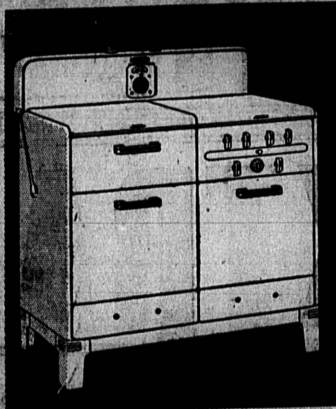

Save!

CHOOSE AN ESTATE—FINEST OF ALL MODERN GAS RANGES

SAVE \$30

Regular \$174.50 Estate as advertised... includes the chrome light, not shown on the model above.

Features that make the new ESTATE the superior Gas Range:

MILLER FURNITURE COMPANY
 1513 Cabrillo Phone 545
 TORRANCE

\$30.00 DISCOUNT

On the New Clock-Controlled

ESTATE GAS RANGE

SALE STARTS MONDAY, SEPTEMBER 21

You Actually Get Clock for Nothing!

Here's How It Works:

New, Fully Equipped Estate Gas Range **\$174⁵⁰**
Regular Price **30⁰⁰**
 (Complete with Measured Time, Light and Every Modern Feature)

Less Automatic Clock Allowance **\$144⁵⁰**
14⁴⁵

Less 10% Trade-in Allowance for Old Stove