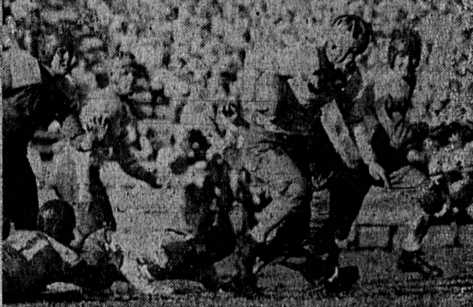

Table with bowling scores for ASSOCIATED GROCERS, listing names like G. Colburn, L. Doan, R. Colburn, F. Turner, R. Brown, and Handicap.

Table with bowling scores for SAFEWAY, listing names like J. Bahl, E. Worden, T. Johnson, P. Campbell, B. Howe, and Handicap.

Table with bowling scores for Columbia Steel Bowling Scores, listing names like W. Saunders, F. Allen, D. Hamilton, G. Billingsby, and Handicap.

Table with bowling scores for LABORATORY, listing names like J. Disario, W. Lanz, J. Rose, K. Ferrer, L. Greenman, and Handicap.

Table with bowling scores for ACCOUNTING DEPT., listing names like G. Holmes, A. Larava, C. Puetz, J. Coughlan, L. Burger, and Handicap.

Table with bowling scores for 12-INCH MILL NO. 2, listing names like W. Saunders, F. Allen, D. Hamilton, G. Billingsby, and Handicap.

Table with bowling scores for MACHINE SHOP, listing names like Bengow, Perovich, Hatton, Richardson, and Handicap.

Table with bowling scores for SHEET MILL COLD ROLLERS, listing names like F. Kroll, S. Justice, Chaykowski, R. Ritchie, D. Wynn, and Handicap.

Table with bowling scores for ROLL SHOP, listing names like C. Becker, J. Ferguson, Blanchard, J. Carlin, R. Ludwig, and Handicap.

Table with bowling scores for SHEET MILL GENERAL, listing names like Maskrey, Pennington, McNally, J. Mahar, and Handicap.

Starting Three Long Runs

Here is the start of three long runs in Saturday's coast football classics. In the top picture, Chuck Cheshire, U. C. L. A. half-back, starts off on an 82-yard jaunt for a touchdown as his team defeated Oregon, 35 to 6.

Stone Johnson, residing at the Cravens apartments, was taken to the Jared Sidney Torrance Memorial hospital on October 25 where he is recovering from fractured ribs and numerous bruises and other injuries.

The new Plymouths for 1936 are now on display at the show-rooms of the Torrance Auto Sales Company, 1420 Cabrillo avenue, and the prices of the various models are given in an advertisement printed elsewhere in this issue.

Styled to emphasize smart streamlining, the 1936 Plymouths, which made their bow last Saturday at the Torrance Auto Sales Company, look bigger and more massive than their predecessors.

Smart Streamlining Noted in New Models; Forty Other Improvements Made

Stylized to emphasize smart streamlining, the 1936 Plymouths, which made their bow last Saturday at the Torrance Auto Sales Company, look bigger and more massive than their predecessors.

Stylized to emphasize smart streamlining, the 1936 Plymouths, which made their bow last Saturday at the Torrance Auto Sales Company, look bigger and more massive than their predecessors.

Stylized to emphasize smart streamlining, the 1936 Plymouths, which made their bow last Saturday at the Torrance Auto Sales Company, look bigger and more massive than their predecessors.

Progress Amazes Miner FAIRBANKS, Alaska. (U.P.)—Fairbanks was a metropolitan city (population 3,000) of surprising mechanical devices to A. H. Creecy, Spanish-American war veteran, brought here by airplane for medical treatment after 35 years spent in the Kuskokwim river gold country.

Oregon to Take Elk Census OLYMPIA, Wash. (U.P.)—Washington will have an open season on elk in the Olympic peninsula region next year if

game commission scouts deem there is a sufficient surplus of the animals. A survey will be made this winter to determine the elk population.

Spiders Rout Prairie Dogs LEWISTON, Mont. (U.P.)—Black widow spiders won a complete victory here. A prairie dog town, last spring a busy sector, has been evacuated, according to reports. Across the entrance to the town are woven the stout black widow spider webs.

comes in strips, but in Sielly it is skillfully rolled around knitting needles to make it a tiny spiral.

Grateful for False Fire Alarm BILLINGS, Mont. (U.P.)—Franksters who rang a false

fire alarm here earned the gratitude of Fire Chief V. H. Steele. When equipment and men failed to arrive, an investigation was ordered and it was discovered that wire trouble had developed in the alarm system.

Men's Suits, 50c Men's Trousers, 25c Expertly Cleaned and Pressed MOYES Quality Cleaners, 1306 Sartori Phone 509-W

HARVEST TIME SALE advertisement featuring an illustration of a woman with a basket of produce and text describing the sale of various food items.