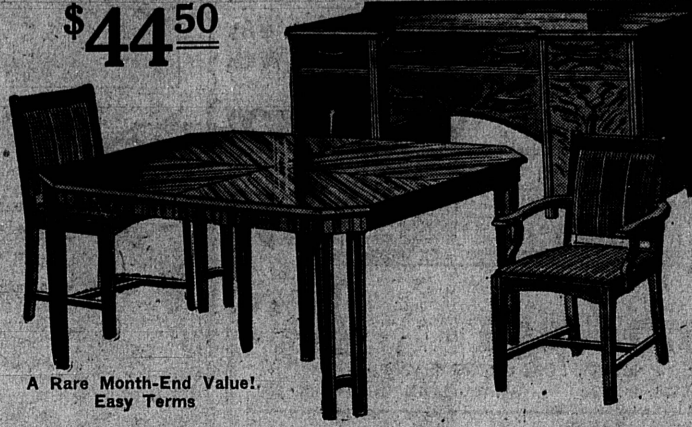

Month-End Clearance

At the STAR . . . See these Worthwhile Reductions!

Christmas is less than 2 months away. Make your Gift Selections now while prices are low and stocks are complete. The STAR'S convenient credit makes early gift buying easy.

Sport COATS

Reduced For Month-End

$12⁹⁵

Smartly Styled and Fully Lined

Modernistic Dining Suite

In Beautiful Matched Walnut

7 Pieces Table and 6 Chairs

(Buffet Is Only $10 Additional)

$44⁵⁰

A Rare Month-End Value! Easy Terms

Men's and Young Men's SUITS

With Sport Action Backs Sizes 32 to 42 Reduced For Month-End

$14⁵⁰

These are suits you'll be proud to wear anytime, — business, dress, or campus. Good patterns, new styles. Quantity limited!

$5.00 Felt Hats Reduced to **$2⁹⁵**