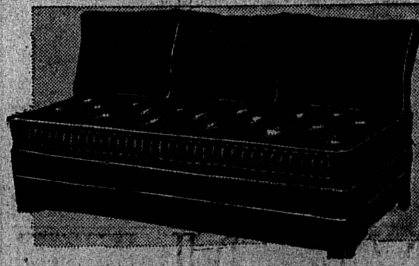

STUDIO COUCHES SHARPLY REDUCED

SINGLE SIZE

$9⁸⁵

DOUBLE SIZE

$16⁷⁵

Make Double or Twin Beds. Good Construction; Heavy, Durable Materials. Attractive and Comfortable.

We're Overstocked on...

SHIRTS

So We've Reduced a Big Lot of Them For Month-End Clearance!

$1¹⁹

- Wide Range of Patterns
- Regular or Button-Down Collars

Gift Hint!—Buy Now For Christmas At This Month-End Sale