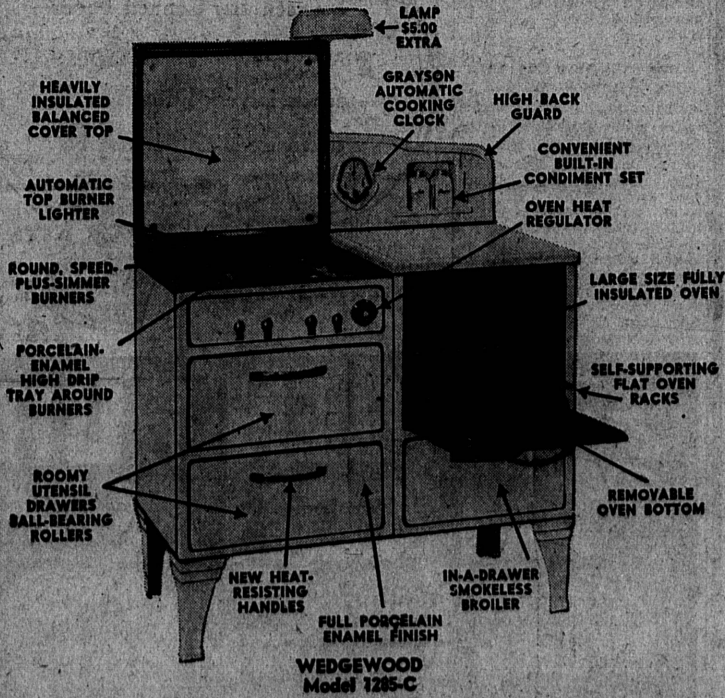

DeLuxe WEDGEWOOD at this Price!

SAVE **$40⁹⁵**

REGULAR PRICE **$139.50**
SPECIAL ALLOWANCE FOR LIMITED TIME **30.00**

LESS 10% FOR YOUR OLD RANGE **10.95**

YOU PAY **$98⁵⁵ ONLY**

$5.00 DOWN

Balance On Convenient Terms Sales Tax Extra

Finest Wedgewood Construction Durably Built, Well Designed With All Newest Conveniences!

STAR ★ DEPARTMENT ★ STORE

SARTORI AT POST

TORRANCE

PHONE 625

Only PHILCO HAS ALL THESE FEATURES

1-New Foreign Tuning System!

By automatically tuning the Philco High-Efficiency Aerial, the new 1937 Philco Foreign Tuning System more than doubles the foreign stations you can get and enjoy! On the new Spread-Band Dial, overseas stations are spread six times farther apart . . . named and located, in color . . . enabling you to tune by name—easily, quickly, accurately!

"Only Philco has it!"

2-New Automatic Tuning!

On the new 116K De Luxe, Philco gives you Automatic Tuning of favorite American stations! Like dialing a telephone . . . but quicker and easier. One twirl of the dial brings you the stations you want with unfailing precision. Back of the dial, Philco Magnetic Tuning centers the receiver on the exact frequency and holds it there.

"Only Philco has both!"

3-New High-Fidelity!

Tune in a symphony orchestra and every instrument registers its presence. You hear the overtones . . . catch delicate shadings . . . thrill to the thunderous finale! Reproduced perfectly . . . with "boom" eliminated by Acoustic Clarifiers . . . and every note brought up to ear level by the famous Philco Inclined Sounding Board.

"Only Philco has all three!"

CHOOSE FROM 22 NEW 1937 PHILCOS

$22.90 to $600

STAR DEPARTMENT STORE

CORNER SARTORI and POST TORRANCE PHONE 625

EASY TERMS ★ Liberal Trade-In Allowance FREE Home Demonstration!

$204.50 With Aerial