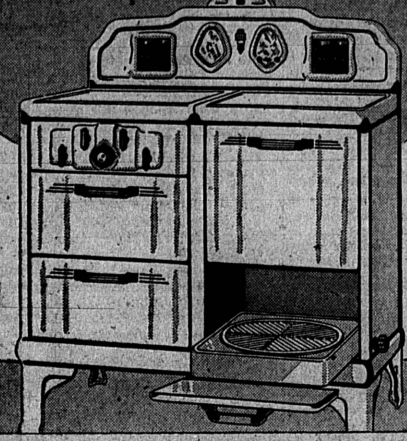

Ask to see the new Wedgewood De Luxe Model 1085-C. Complete with Grayson Automatic Cooking Clock and Lamp, famous Astogril Broiler, besides all the other well-known Wedgewood features. This superb, fully automatic gas range costs only \$116.55 with your old range. Only \$5 down with convenient terms.

See these new model Wedgewood!

COOKING LAMP \$5.00 EXTRA

MODEL 1285-C

- GRAYSON AUTOMATIC COOKING CLOCK
- LOW TEMPERATURE OVEN BURNER
- AUTOMATIC TOP AND OVEN LIGHTING
- OVEN HEAT REGULATOR
- HEAVILY INSULATED OVEN
- SPEED-PLUS-SIMMER BURNERS
- PORCELAIN-LINED INSIDE AND OUT
- TWO BIG UTILITY DRAWERS
- FOUR CONDIMENT JARS
- NEWLY DESIGNED FLUE DEFLECTOR

MODEL SHOWN ON RIGHT

Regular Price \$139.50
 Less \$30.00 Clock Allowance 30.00
 \$109.50
 Less 10% For Old Stove 10.95

COSTS YOU ONLY \$98⁵⁵
 (Lamp, \$5 Extra)

O'KEEFE & MERRITT MODEL 76... GAS RANGE

*The Grillvator is one of the greatest modern improvements in gas range engineering. Now it is more practical to broil than to fry your foods... and better, of course! Let us demonstrate this exclusive O'Keefe & Merritt feature.

Act Now Save \$30.

ON THE PURCHASE OF A GAFFERS & SATTLER CLOCK CONTROLLED GAS RANGE

The finest gas range ever built

Through the co-operation of your Gas Company you are again offered this exceptional opportunity for a limited time only. Take advantage of this remarkable offering at once if you wish immediate delivery of a new Gaffers & Sattler modern, automatic gas range. Don't be among the many disappointed women who will wait until too late to buy at this astounding price.