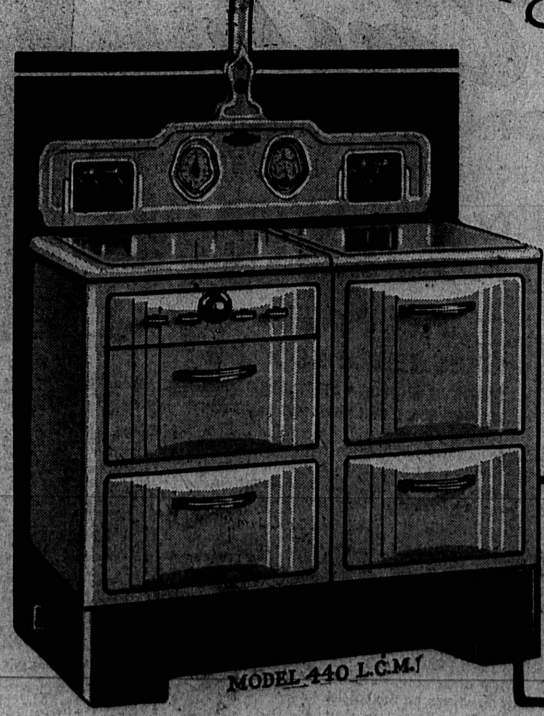

MODEL SHOWN ON RIGHT

Regular Price \$139.50
 Less \$30.00 Clock Allowance 30.00
 \$109.50
 Less 10% For Old Stove 10.95

COSTS YOU ONLY \$98⁵⁵
 (Lamp, \$5 Extra)

O'KEEFE & MERRITT MODEL 76... GAS RANGE

*The Grillvator is one of the greatest modern improvements in gas range engineering. Now it is more practical to broil than to fry your foods... and better, of course! Let us demonstrate this exclusive O'Keefe & Merritt feature.

Act Now Save \$30.

ON THE PURCHASE OF A GAFFERS & SATTLER CLOCK CONTROLLED GAS RANGE

The finest gas range ever built

Through the co-operation of your Gas Company you are again offered this exceptional opportunity for a limited time only. Take advantage of this remarkable offering at once if you wish immediate delivery of a new Gaffers & Sattler modern, automatic gas range. Don't be among the many disappointed women who will wait until too late to buy at this astounding price.