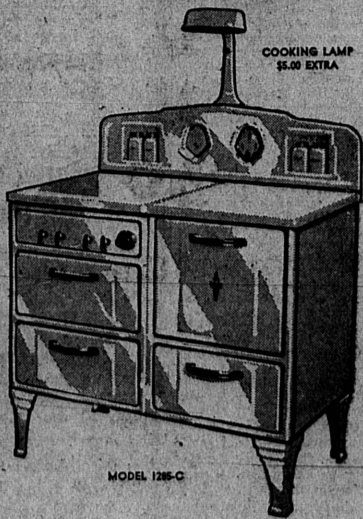

SAVE $40⁹⁵

on Clock Controlled GAS RANGES

"The Star" gives you your choice of Three of the finest Modern Gas Ranges made. Select yours from this page. All are sold at $5 down and easy terms.

"See The Star's Before You Buy"

SAVE $30⁰⁰

WEDGEWOOD MAKES SENSATIONAL OFFER FOR LIMITED TIME ONLY*

MODEL 1285-C, WITHOUT LAMP $139.50
SPECIAL ALLOWANCE FOR LIMITED TIME ONLY . . . 30.00
10% FOR YOUR OLD RANGE 10.95

YOU PAY ONLY $98⁵⁵
$5⁰⁰ DOWN Balance on convenient terms. Sales tax extra

These new model, fully automatic Wedgewoods have every known contribution to easier, more exact cooking and baking. Their beauty, economy and durability are well known to housewives throughout the West. Now with the generous cooperation of your local gas company, the manufacturers of Wedgewood Gas Ranges, and your dealer, these new and finer models can be had at a great saving over their regular price.

Ask to see the new Wedgewood De Luxe Model 1085-C. Complete with Grayson Automatic Cooking Clock and Lamp, famous Astogril Broiler, besides all the other well-known Wedgewood features. This superb, fully automatic gas range costs only $116.55 with your old range. Only $5 down with convenient terms.

See these new model Wedgewood!

COOKING LAMP $5.00 EXTRA

MODEL 1285-C

- GRAYSON AUTOMATIC COOKING CLOCK
- LOW TEMPERATURE OVEN BURNER
- AUTOMATIC TOP AND OVEN LIGHTING
- OVEN HEAT REGULATOR
- HEAVILY INSULATED OVEN
- SPEED-PLUS-SIMMER BURNERS
- PORCELAIN-LINED INSIDE AND OUT
- TWO BIG UTILITY DRAWERS
- FOUR CONDIMENT JARS
- NEWLY DESIGNED FLUE DEFLECTOR

*This offer good only on lines of L. A. G. & E. Corp., So. California Gas Co. and So. Counties Gas Co.

Star ★ Department ★ Store
Sartori at Post, Torrance Phone 625

BUY A MODERN O'KEEFE and MERRITT GAS RANGE

MODEL SHOWN ON RIGHT

Regular Price $139.50
Less $30.00 Clock Allowance 30.00
$109.50
Less 10% For Old Stove 10.95

COSTS YOU ONLY $98⁵⁵
(Lamp, $5 Extra)

O'KEEFE & MERRITT MODEL 76... GAS RANGE

*The Grillvator is one of the greatest modern improvements in gas range engineering. Now it is more practical to broil than to fry your foods... and better, of course! Let us demonstrate this exclusive O'Keefe & Merritt feature.