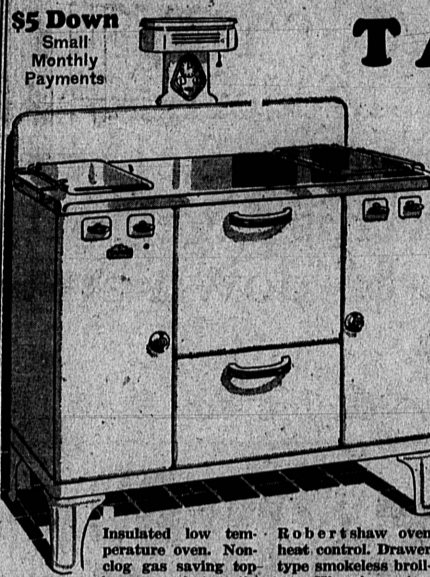

TAPPAN
DIVIDED
Cooking Top
GAS RANGE

Model Shown $13950
Reg. Price

Less $30 Clock Allowance 3000

$10950

Less 10% For Old Stove 1095

COST TO YOU $9855

Insulated low temperature oven. Non-clog gas saving top burners. Automatic burner lighters.

UNIVERSAL

Modern Gas Range

Model Shown $15950
Reg. Price

Less $30 Clock Allowance 3000

$12950

Less 10% For Old Stove 1295

COST TO YOU $11655