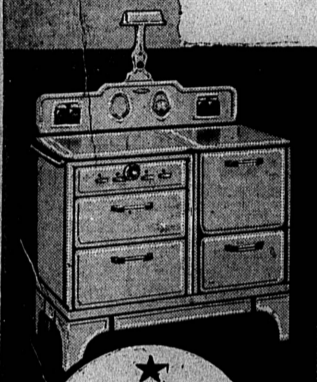

ACT NOW **SAVE $30.**

On the Purchase of a

GAFFERS & SATTLER

CLOCK CONTROLLED GAS RANGE

Through the co-operation of your Gas Company you are again offered this exceptional opportunity for a limited time only. Take advantage of this remarkable offering at once if you wish immediate delivery of a new Gaffers & Sattler modern, automatic gas range. Don't be among the many disappointed women who will wait until too late to buy at this astounding price.

Remember, by purchasing your Gaffers & Sattler modern, clock-controlled gas range now, you save the cost of the clock!

VISIT OUR DISPLAY ROOMS. SELECT PERSONALLY THE STYLE AND COLORS YOU DESIRE FOR YOUR NEW GAFFERS & SATTLER GAS RANGE.

MODEL 421
(Clock Controlled)
REGULAR PRICE $139.50
Less Special Allowance 30.00
$109.50
Less 10% for your old range 10.95
YOU PAY ONLY $98.55
With Lamp $108.05

ROPER
Gas Range
Modern New
CLOCK CONTROL

$5.00
DOWN
LIBERAL
TERMS

LIST PRICE $144.50
Less $30 Discount and 10% Trade-In Allowance $103 on old stove

SAM LEVY

1307-1313 SARTORI DEPARTMENT STORE Phone 121-W

SAVE 10%
ON FLOOR DEMONSTRATOR
ELECTROLUX

While Quantities Last All Floor Demonstrator Models will be Sold at a Discount of 10%

There are many other reasons why Electrolux is Today's Best Buy in Refrigeration

- Natural Gas makes the fuel cost very low.
- Electrolux is beautiful. . . a jury of women have helped style it right up to the best modern standards.
- Electrolux is silent. There is no motor to stop and start. Thus there is also no interruption in the smooth cycle of refrigeration.
- Electrolux is exceedingly convenient. It has two-way latch, trigger tray and ice cube release, interior light, vegetable freshener, egg and fruit rack, temperature control and many other important refinements.
- And best of all . . . ELECTROLUX PAYS FOR ITSELF IN SAVINGS!