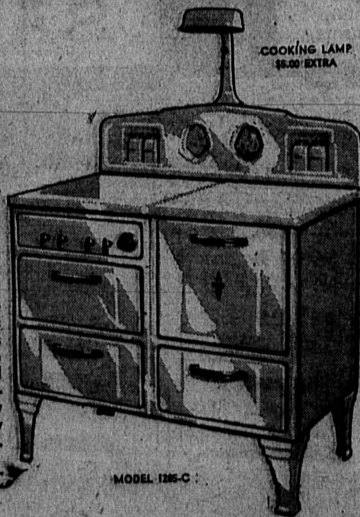

SAVE \$30⁰⁰

WEDGEWOOD MAKES SENSATIONAL OFFER FOR LIMITED TIME ONLY*

MODEL 1285-C, WITHOUT LAMP \$139.50
SPECIAL ALLOWANCE FOR LIMITED TIME ONLY . . . 30.00
10% FOR YOUR OLD RANGE 10.95

YOU PAY ONLY \$98⁵⁵
\$500 DOWN Balance on convenient terms. Sales tax extra

Ask to see the new Wedgewood De Luxe Model 1085-C. Complete with Grayson Automatic Cooking Clock and Lamp, famous Astogril Broiler, besides all the other well-known Wedgewood features. This superb, fully automatic gas range costs only \$116.55 with your old range. Only \$5 down with convenient terms.

See these new model Wedgewoods!

MODEL 1285-C

- GRAYSON AUTOMATIC COOKING CLOCK
- LOW TEMPERATURE OVEN BURNER
- AUTOMATIC TOP AND OVEN LIGHTING
- OVEN HEAT REGULATOR
- HEAVILY INSULATED OVEN
- SPEED-PLUS-SIMMER BURNERS
- PORCELAIN-LINED INSIDE AND OUT
- TWO BIG UTILITY DRAWERS
- FOUR CONDIMENT JARS
- NEWLY DESIGNED FLUE DEFLECTOR