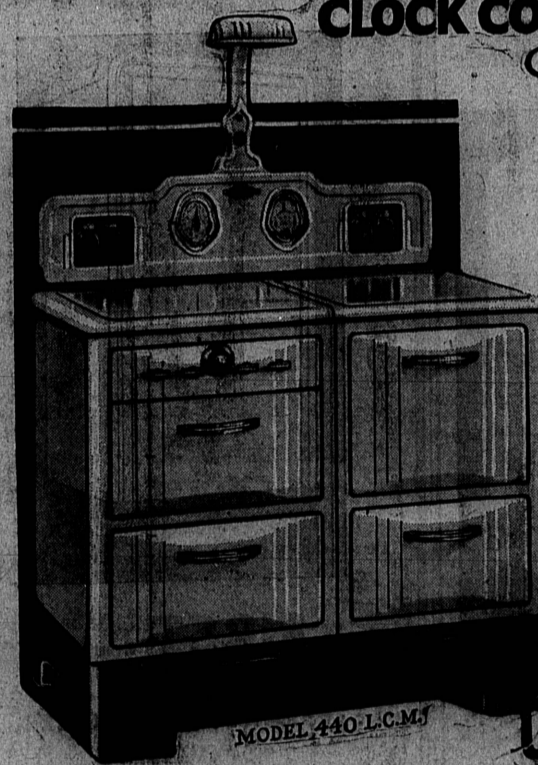

FOR A LIMITED TIME ONLY

Act Now Save \$30.

ON THE PURCHASE OF A GAFFERS & SATTLER

CLOCK CONTROLLED GAS RANGE

The finest gas range ever built

MODEL 440 L.C.M.

Through the co-operation of your Gas Company you are again offered this exceptional opportunity for a limited time only. Take advantage of this remarkable offering at once if you wish immediate delivery of a new Gaffers & Sattler modern, automatic gas range. Don't be among the many disappointed women who will wait until too late to buy at this astounding price.

Remember, by purchasing your Gaffers & Sattler modern, clock-controlled gas range now, you save the cost of the clock!

VISIT OUR DISPLAY ROOMS. SELECT PERSONALLY THE STYLE AND COLORS YOU DESIRE FOR YOUR NEW GAFFERS & SATTLER GAS RANGE.