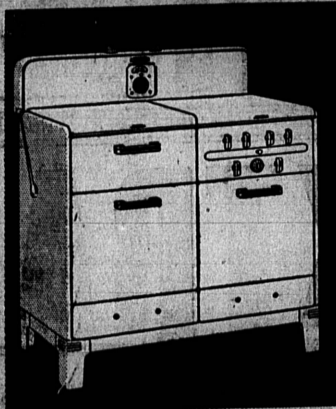

Save!

CHOOSE AN ESTATE—FINEST OF ALL MODERN GAS RANGES

SAVE \$30

Regular \$174.50 Estate as advertised... includes the chrome light, not shown on the model above.

Features that make the new ESTATE the superior Gas Range:

MILLER FURNITURE COMPANY
 1513 Cabrillo Phone 545
 TORRANCE

\$30.00 DISCOUNT

On the New Clock-Controlled

ESTATE GAS RANGE

SALE STARTS MONDAY, SEPTEMBER 21

You Actually Get Clock for Nothing!

Here's How It Works: