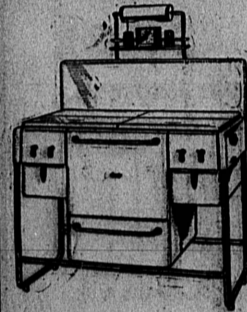

Cost to You \$130⁰⁵
 \$5 Down \$5 per Month

Save!

GAFFERS & SATTLER RANGES ALSO SOLD ON THIS BIG DISCOUNT PLAN. SEE OUR LARGE DISPLAY

SAVE \$30

Model Left Sells Regularly for \$139.50

SALE PRICE

\$109⁵⁰

Less 10% For Old Stove

Cost to You \$98⁵⁵

\$5 Down \$5 Month

In all the Southland there's no gas range that has won its way into the hearts of housewives like the GAFFERS and SATTLER. It has EVERYTHING! Every modern feature PLUS beauty of design, utility, and economy. With the Grayson Automatic clock control as a free gift to you, it is IRRESISTIBLE! See it today!

MILLER FURNITURE COMPANY
 1513 Cabrillo Phone 545
 TORRANCE

Save \$30

On a New Modern

Magic Chef Gas Range

Beginning Monday, Sept. 21 You Can Buy Any Clock Controlled Magic Chef For \$30 Less Than the Present List Price