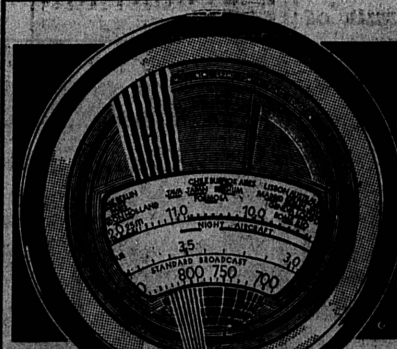

Foreign Stations are named on the dial!

... and the New 1937
PHILCO
Foreign Tuning System GETS THEM!

Named and located right on the dial are the foreign stations you most want to hear. You tune by name! And behind the scenes Philco's exclusive Foreign Tuning System, working with the Philco High-Efficiency Aerial, more than doubles the overseas stations you can get and enjoy! Dozens of other fine features . . . beautiful cabinets . . . sensational values! Come in and see them!

PHILCO $59.95
610J

*Sold only with Philco High-Efficiency Aerial to insure greatest foreign reception!

52 NEW 1937 PHILCOS—$22.90 up

STAR
Department Store
SARTORI AT POST TORRANCE
PHONE 625

LIBERAL TRADE-IN ALLOWANCE • EASY TERMS

We Invite You To See
THE NEW MAYTAG

MODERN BEAUTY COMBINED WITH A WEALTH OF PRACTICAL FEATURES AND NEW DEVELOPMENTS

We present this new Maytag washer, confident that it does credit to the greatest name in washer history. Its beauty reflects the modern trend for smooth flowing lines. Its quality is worthy of Maytag tradition. It includes the fundamental features which won world leadership for Maytag, and many improvements developed by Maytag's skilled, experienced engineers. The reasonable price of this new washer is made possible by Maytag's tremendous resources, and the finest equipped washer factory in the world.