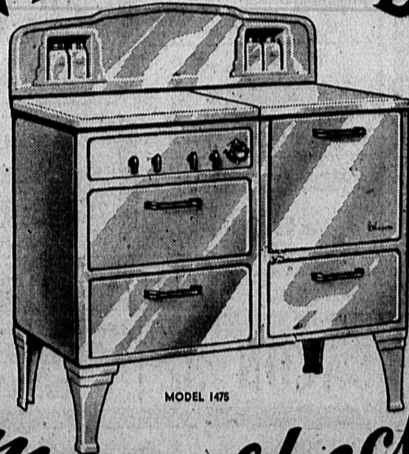

WEDGEWOOD'S

Summer Special

Think of owning a famous Wedgewood Gas Range for as little as $1.75 a month!

This range features two Speed-plus-Simmer Burners, two regular Aluminum Speed Burners, a smokeless pull-out broiler, two large utility drawers and a big, roomy oven!

It also has the famous Grayson Oven Heat Regulator which enables you to regulate the oven heat to any desired temperature. Automatic Top Lighting is also an important feature of this gas range, as it eliminates the use of matches for lighting the top burners.

$94.50

A VALUE FOR ONLY

$79.50

Less 10% for your old range

$79.50

Not Amount You Pay

$71.55

$71.55

Come in today—examine this beautiful new Wedgewood in every detail. You will agree that it is the outstanding gas range value of the year!

Also ask to see the new Wedgewood DeLuxe Automatic Gas Range—a product of 54 years of range building in California—without question the finest gas range Wedgewood has ever built!

A small down payment will put a Wedgewood in your kitchen.

Generous allowance for your old range. Convenient gas company terms.

PAY $5.00 DOWN

$1.75 PER MONTH

Star ★ Department ★ Store
Sartori at Post, Torrance Phone 625

Must-Clear