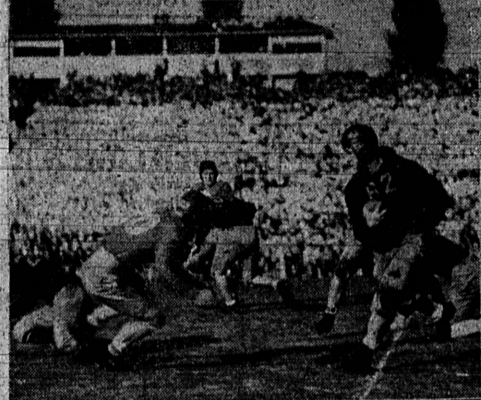

Table with bowling scores for ASSOCIATED GROCERS, listing names like G. Colburn, L. Doan, R. Colburn, F. Turner, R. Brown, and Handicap, with totals.

Table with bowling scores for SAFEWAY, listing names like J. Bahl, E. Worden, T. Johnson, P. Campbell, B. Howe, and Handicap, with totals.

Columbia Steel Bowling Scores

Table with bowling scores for LABORATORY, listing names like J. Disario, W. Lanz, J. Rose, K. Ferrer, L. Greenman, and Handicap, with totals.

Table with bowling scores for ACCOUNTING DEPT., listing names like G. Holmes, A. Larava, C. Puetz, J. Coughlan, L. Burger, and Handicap, with totals.

Table with bowling scores for 12-INCH MILL NO. 2, listing names like W. Saunders, F. Allen, D. Hamilton, G. Billingsby, and Handicap, with totals.

Table with bowling scores for MACHINE SHOP, listing names like Bengow, Perovich, Hatton, Richardson, and Handicap, with totals.

Table with bowling scores for ROLL SHOP, listing names like C. Becker, J. Ferguson, Blanchard, J. Carlin, R. Ludwig, and Handicap, with totals.

Table with bowling scores for SHEET MILL GENERAL, listing names like Maskrey, Pennington, McNally, J. Mahar, and Handicap, with totals.

Table with bowling scores for 22-INCH MILL, listing names like E. Deithers, Joe Bey, Fenwick, Olson, and Handicap, with totals.

Starting Three Long Runs

Local Dealer Displays New 1936 Plymouth

Smart Streamlining Noted In New Models; Forty Other Improvements Made

Styled to emphasize smart streamlining, the 1936 Plymouths, which made their bow last Saturday at the Torrance Auto Sales Company, look bigger and more massive than their predecessors. The long, low contours of the body emphasize its greater length and width. Interiors are roomier and more luxurious, with four and one-half inches more passenger space lengthwise. Seven "deluxe" and three "business" body types are included in the 1936 line. Forty new design features are advertised in the new Plymouths, including rubber-cushioned body, double-strength frame, shockless steering and a new headlight system, as well as improvements in the safety steel body, self-equalizing hydraulic brakes, ride stabilizer and other developments.

The new Plymouths for 1936 are now on display at the show-rooms of the Torrance Auto Sales Company, 1420 Cabrillo avenue, and the prices of the various models are given in an advertisement printed elsewhere in this issue.

BEEF IS CHEAPER NOW!

GRUBB'S MARKET CHOICE MEATS PHONE 779-TORRANCE IN SAFEWAY STORE 1929 CARSON ST.

Johnson Injured In Train Collision

SPECIALS!

Thurs. Fri. Sat. 100 lbs. Red Bran $1.30 100 lbs. Corn 1.25 100 lbs. Wheat 1.75 Also very special prices on Globe Products

Blue Ribbon Feed Store Feed - Mash and Grains Phone 597 1879 Carson, Torrance

Progress Amazes Miner FAIRBANKS, Alaska. (U.P.)—Fairbanks was a metropolitan city (population 3,000) of surprising mechanical devices to A. H. Creecy, Spanish-American war veteran, brought here by airplane for medical treatment after 35 years spent in the Kuskokwim river gold country.

Oregon to Take Elk Census OLYMPIA, Wash. (U.P.)—Washington will have an open season on elk in the Olympic peninsula region next year if

game commission scouts deem there is a sufficient surplus of the animals. A survey will be made this winter to determine the elk population.

Murals Depict Industrial Life CHICAGO. (U.P.)—The Merchandise Mart building, wholesale center, pays tribute to the industrial activities of the countries of the world in a series of 15 permanent murals that line its huge lobby. Jules Guerin, distinctive mural stylist, executed the paintings.

Spiders Rout Prairie Dogs LEWISTON, Mont. (U.P.)—Black widow spiders won a complete victory here. A prairie dog town, last spring a busy sector, has been evacuated, according to reports. Across the entrance to the town are woven the stout black widow spider webs.

Sielly Likes Spiral Spaghetti ROME. (U.P.)—Macaroni and spaghetti in Italy have almost as many shapes as there are cities in the country. At Bologna it is ribbon shaped; in Rome it

comes in strips, but in Sielly it is skillfully rolled around knitting needles to make it a tiny spiral.