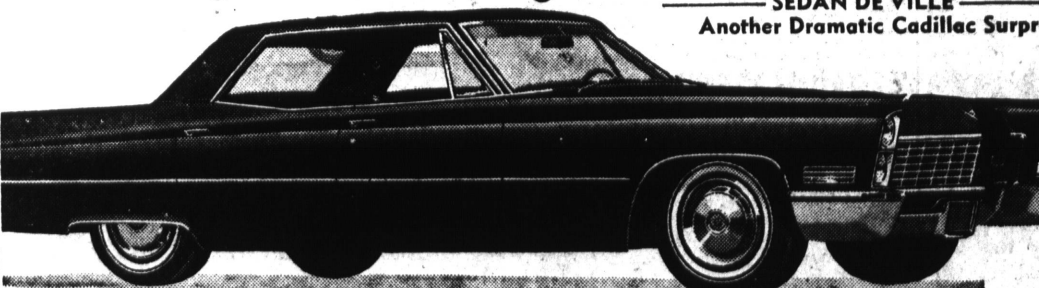

— SEDAN DE VILLE —
Another Dramatic Cadillac Surprise

Ronald E. Moran Cadillac, inc.
25 Pacific Coast Highway...

HERMOSA BEACH

New Car Dept. FR 4-3436

PREVIOUSLY OWNED CADILLACS

AND
QUALITY USED CARS

IMMEDIATE CASH
FOR
CLEAN USED CARS

CALL LENARD ROBBINS

FR 4-3478

'63 THUNDERBIRD
HARDTOP
Factory Air, full power, radio & heater, auto-
matic. Special of the Week!!
$1499

'65 PONTIAC
LE MANS V-8 CONVERTIBLE
Radio & heater, automatic, power steering,
white wall tires. Shows excellent care. Spark-
ling red finish with white top & black leather
interior. Less than 18,000 miles.
$2099

'65 PONTIAC
BONNEVILLE HARDTOP COUPE
Factory Air, full power, etc. One owner car
and shows excellent care!!
$2595

'66 RAMBLER
440 2-DOOR
Big six engine with automatic transmission,
radio & heater, white wall tires. Showroom
condition.
$1799

Ronald E. Moran
USED CAR LOCATION
607 Pacific Coast Highway...

HERMOSA BEACH

USED CAR DEPT FR 4-3478