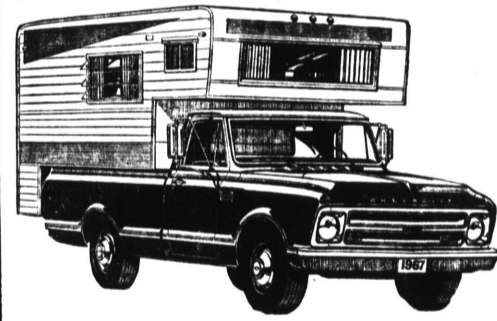

BRAND NEW 1967
1/2 TON PICKUP & CAMPER
 — COMPLETE OUTFIT —
 8-ft. Pickup. Heater, gauges, wood floor, custom comfort group PLUS full 8-ft. Cab-over Camper. Stock #22T . . . Yellow finish. Ready to go.